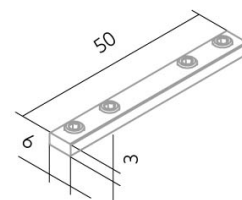

Nut Connector BLine Select YTV1

BLine Select YTV1 aluminium line connector for aluminium profiles B6xH3.5xL50mm

Article no.: 170471

Length

Height

Width

TENDER TEXT

Mounting connector for aluminium profiles, line connector, W 6 x H 3.5 x L 50 mm Accessories Nut Connector BLine Select YTV1 Article 170471 The accessories Nut Connector BLine Select YTV1 consists of Aluminium with a Aluminium surface and it is easy to assemble. Dimension (L x W x H): 50.0 mm x 6.0 mm x 3.0 mm

Nut Connector BLine Select YTV1

BLine Select YTV1 aluminium line connector for aluminium profiles B6xH3.5xL50mm

Article no.: 170471

MECHANICAL DATA

| | |
|-------------------|-------------------------------|
| Material | Aluminium |
| Width [mm] | 6.0 |
| Length [mm] | 50.0 |
| Height [mm] | 3.0 |
| Colour | Aluminium |
| Type of accessory | Kupplung / Verbinder T - Form |
| Transparent | nein |
| Accessory | yes |

TEMPERATURE TECHNICAL DATA

| | |
|----------------------|------|
| Thermal conductivity | 23.4 |
|----------------------|------|

PACKAGING INFORMATION

| | |
|-----------------------|---------------|
| EAN | 4250716914498 |
| Article no. | 170471 |
| Net weight [g] | 2.9 |
| Gross weight [g] | 30.8 |
| Gross width [mm] | 80.0 |
| Gross length [mm] | 110.0 |
| Customs tariff number | 76109090 |
| Net width [mm] | 6.0 |
| Net height [mm] | 3 |
| Net length [mm] | 50 |
| State of origin | DE |