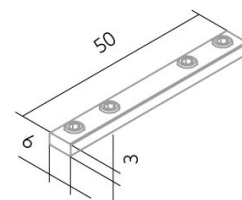

Nut Connector BLine Select YTV1

BLine Select YTV1 aluminium line connector for aluminium profiles B6xH3.5xL50mm

Article no.: 170471

Length

Height

Width

TENDER TEXT

Mounting connector for aluminium profiles, line connector, W 6 x H 3.5 x L 50 mm Accessories Nut Connector BLine Select YTV1 Article 170471 The accessories Nut Connector BLine Select YTV1 consists of Aluminium with a Aluminium surface and it is easy to assemble. Dimension (L x W x H): 50.0 mm x 6.0 mm x 3.0 mm

Nut Connector BLine Select YTV1

BLine Select YTV1 aluminium line connector for aluminium profiles B6xH3.5xL50mm

Article no.: 170471

MECHANICAL DATA

Material	Aluminium
Width [mm]	6.0
Length [mm]	50.0
Height [mm]	3.0
Colour	Aluminium
Type of accessory	Kupplung / Verbinder T - Form
Transparent	nein
Accessory	yes

TEMPERATURE TECHNICAL DATA

Thermal conductivity	23.4
----------------------	------

PACKAGING INFORMATION

EAN	4250716914498
Article no.	170471
Net weight [g]	2.9
Gross weight [g]	30.8
Gross width [mm]	80.0
Gross length [mm]	110.0
Customs tariff number	76109090
Net width [mm]	6.0
Net height [mm]	3
Net length [mm]	50
State of origin	DE