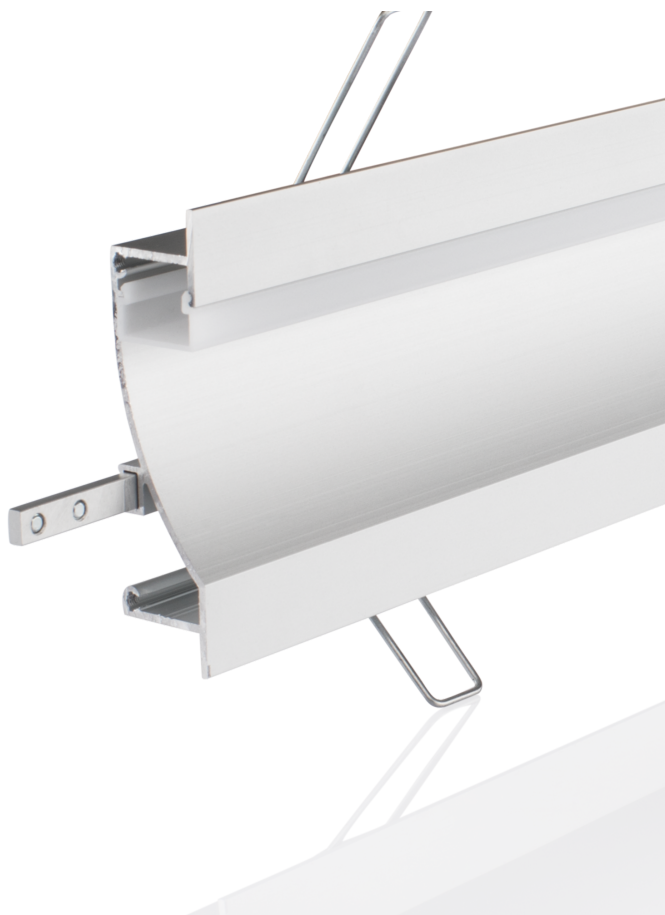

Nut Connector BLine Select YTV1

BLine Select YTV1 aluminium line connector for aluminium profiles B6xH3.5xL50mm

Article no.: 170471

Length

Height

Width

TENDER TEXT

Mounting connector for aluminium profiles, line connector, W 6 x H 3.5 x L 50 mm Accessories Nut Connector BLine Select YTV1 Article 170471 The accessories Nut Connector BLine Select YTV1 consists of Aluminium with a Aluminium surface and it is easy to assemble. Dimension (L x W x H): 50.0 mm x 6.0 mm x 3.0 mm

Nut Connector BLine Select YTV1

BLine Select YTV1 aluminium line connector for aluminium profiles B6xH3.5xL50mm

Article no.: 170471

MECHANICAL DATA

Material	Aluminium
Width [mm]	6.0
Length [mm]	50.0
Height [mm]	3.0
Colour	Aluminium
Type of accessory	Kupplung / Verbinder T - Form
Transparent	nein
Accessory	yes