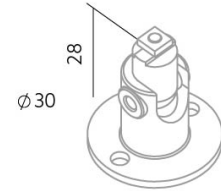

Angle ALU YTC8

BLine Select YTC8 swivel mounting aluminium for profiles W30xH28xL30mm

Article no.: 170469

Length

Height

Width

TENDER TEXT

Mounting material YT, swivel mount aluminium W 30 x H 28 x L 30 mm Accessories Angle ALU YTC8 Article 170469 The accessories Angle ALU YTC8 consists of Aluminium with a Aluminium surface and it is easy to assemble. Dimension (L x W x H): 30.0 mm x 30.0 mm x 28.0 mm

Angle ALU YTC8

BLLine Select YTC8 swivel mounting aluminium for profiles W30xH28xL30mm

Article no.: 170469

MECHANICAL DATA

Material	Aluminium
Width [mm]	30.0
Length [mm]	30.0
Height [mm]	28.0
Diameter [mm]	30
Colour	Aluminium
Type of accessory	Stativ
Transparent	nein
Accessory	yes

TEMPERATURE TECHNICAL DATA

Thermal conductivity	23.4
----------------------	------

PACKAGING INFORMATION

EAN	4250716914474
Article no.	170469
Net weight [g]	13
Gross weight [g]	67.6
Gross width [mm]	120.0
Gross height [mm]	10.0
Gross length [mm]	190.0
Customs tariff number	39169050
Net width [mm]	30.0
Net height [mm]	28
Net length [mm]	30
State of origin	DE