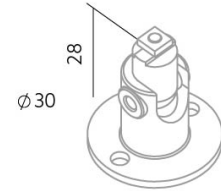

# Angle ALU YTC8

BLine Select YTC8 swivel mounting aluminium for profiles W30xH28xL30mm

Article no.: 170469

Length

Height

Width

---

## TENDER TEXT

Mounting material YT, swivel mount aluminium W 30 x H 28 x L 30 mm Accessories Angle ALU YTC8 Article 170469 The accessories Angle ALU YTC8 consists of Aluminium with a Aluminium surface and it is easy to assemble. Dimension (L x W x H): 30.0 mm x 30.0 mm x 28.0 mm

## MECHANICAL DATA

Material	Aluminium
Width [mm]	30.0
Length [mm]	30.0
Height [mm]	28.0
Diameter [mm]	30
Colour	Aluminium
Type of accessory	Stativ
Transparent	nein
Accessory	yes

## PACKAGING INFORMATION

EAN	4250716914474
Article no.	170469
Net weight [g]	13
Gross weight [g]	67.6
Gross width [mm]	120.0
Gross height [mm]	10.0
Gross length [mm]	190.0
Customs tariff number	39169050
Net width [mm]	30.0
Net height [mm]	28
Net length [mm]	30
State of origin	DE