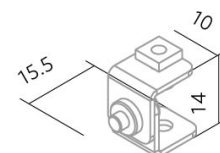

Bracket BLine Select XTC4

BLine Select XTC4 swivel bracket steel for aluminium profiles B10xH14xL15.5mm

Article no.: 170456

Length

Height

Width

TENDER TEXT

Mounting material for aluminium profiles , Steel swivel bracket, W 10 x H 14 x L 15.5 mm Accessories Bracket BLine Select XTC4 Article 170456 The accessories Bracket BLine Select XTC4 consists of Edelstahl with a Edelstahl surface and it is easy to assemble. Dimension (L x W x H): 15.5 mm x 10.0 mm x 14.0 mm

Bracket BLine Select XTC4

BLine Select XTC4 swivel bracket steel for aluminium profiles B10xH14xL15.5mm

Article no.: 170456

MECHANICAL DATA

Material	Edelstahl
Width [mm]	10.0
Length [mm]	15.5
Height [mm]	14.0
Colour	Edelstahl
Type of accessory	Stativ
Transparent	nein
Accessory	Yes

TEMPERATURE TECHNICAL DATA

Thermal conductivity	16
----------------------	----

PACKAGING INFORMATION

EAN	4250716912470
Article no.	170456
Net weight [g]	4.4
Gross weight [g]	5
Gross width [mm]	40.0
Gross height [mm]	5.0
Gross length [mm]	85.0
Customs tariff number	73269098
Net width [mm]	10.0
Net height [mm]	14
Net length [mm]	15.5
State of origin	DE