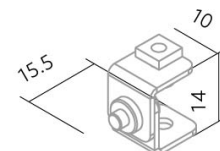

Bracket BLine Select XTC4

BLine Select XTC4 swivel bracket steel for aluminium profiles B10xH14xL15.5mm

Article no.: 170456

Length

Height

Width

TENDER TEXT

Mounting material for aluminium profiles , Steel swivel bracket, W 10 x H 14 x L 15.5 mm Accessories Bracket BLine Select XTC4 Article 170456 The accessories Bracket BLine Select XTC4 consists of Edelstahl with a Edelstahl surface and it is easy to assemble. Dimension (L x W x H): 15.5 mm x 10.0 mm x 14.0 mm

Bracket BLine Select XTC4

BLine Select XTC4 swivel bracket steel for aluminium profiles B10xH14xL15.5mm

Article no.: 170456

MECHANICAL DATA

| | |
|-------------------|-----------|
| Material | Edelstahl |
| Width [mm] | 10.0 |
| Length [mm] | 15.5 |
| Height [mm] | 14.0 |
| Colour | Edelstahl |
| Type of accessory | Stativ |
| Transparent | nein |
| Accessory | Yes |

TEMPERATURE TECHNICAL DATA

| | |
|----------------------|----|
| Thermal conductivity | 16 |
|----------------------|----|

PACKAGING INFORMATION

| | |
|-----------------------|---------------|
| EAN | 4250716912470 |
| Article no. | 170456 |
| Net weight [g] | 4.4 |
| Gross weight [g] | 5 |
| Gross width [mm] | 40.0 |
| Gross height [mm] | 5.0 |
| Gross length [mm] | 85.0 |
| Customs tariff number | 73269098 |
| Net width [mm] | 10.0 |
| Net height [mm] | 14 |
| Net length [mm] | 15.5 |
| State of origin | DE |