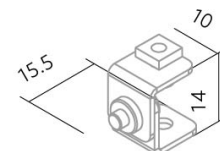

Bracket BLine Select XTC4

BLine Select XTC4 swivel bracket steel for aluminium profiles B10xH14xL15.5mm

Article no.: 170456

Length

Height

Width

TENDER TEXT

Mounting material for aluminium profiles , Steel swivel bracket, W 10 x H 14 x L 15.5 mm Accessories Bracket BLine Select XTC4 Article 170456 The accessories Bracket BLine Select XTC4 consists of Edelstahl with a Edelstahl surface and it is easy to assemble. Dimension (L x W x H): 15.5 mm x 10.0 mm x 14.0 mm

Bracket BLine Select XTC4

BLine Select XTC4 swivel bracket steel for aluminium profiles B10xH14xL15.5mm

Article no.: 170456

MECHANICAL DATA

Material	Edelstahl
Width [mm]	10.0
Length [mm]	15.5
Height [mm]	14.0
Colour	Edelstahl
Type of accessory	Stativ
Transparent	nein
Accessory	yes

TEMPERATURE TECHNICAL DATA

Thermal conductivity	16
----------------------	----

PACKAGING INFORMATION

EAN	4250716912470
Article no.	170456
Net weight [g]	4.4
Gross weight [g]	5
Gross width [mm]	40.0
Gross height [mm]	5.0
Gross length [mm]	85.0
Customs tariff number	73269098
Net width [mm]	10.0
Net height [mm]	14
Net length [mm]	15.5
State of origin	DE