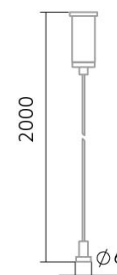

# Rope steel BLine Select XTA2

BLine Select XTA2 Steel wire suspension for suspension profiles B8xH6x2000mm

Article no.: 170454

Length

Height

Width

---

## TENDER TEXT

Mounting cable for aluminium profiles, Steel cable suspension, 2 pieces, W 8 x H 6 x 2000 mm Accessories Rope steel BLine Select XTA2 Article 170454  
The accessories Rope steel BLine Select XTA2 consists of Edelstahl with a Edelstahl surface and it is easy to assemble. Dimension (L x W x H): 2000.0 mm x 6.0 mm x 8.0 mm

## MECHANICAL DATA

Material	Edelstahl
Width [mm]	6.0
Length [mm]	2000.0
Height [mm]	8.0
Diameter [mm]	6
Mounting method	sonstige
Colour	Edelstahl
Type of accessory	Seilabhangung
Transparent	nein
Accessory	yes