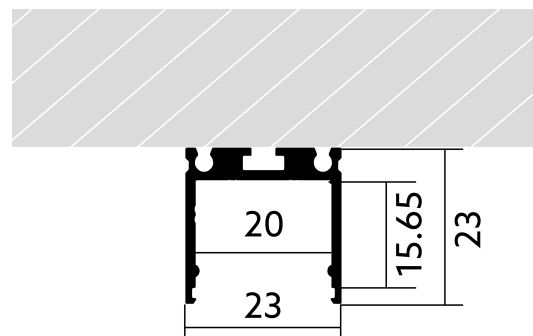

Surface-mounted profile BLine Select XT03

BLine Select XT03 LED surface-mounted profile alu silver 29W/m W23xH23xL2000mm

Article no.: 170254

Material

Power consumption

Height

Width

TENDER TEXT

Profile XT, surface-mounted aluminium 29W/m W23xH23xL2000mm, incl. protective film BILTON LEDON TechnologySurface-mounted profile BLine Select XT03 Article 170254 The Surface-mounted profile BLine Select XT03 can be combined with all covers from the XT family. The profile is made of Aluminium with an finish and has a power consumption of up to 29 W. Dimensions (L x W x H): 2000.0 mm x 23.0 mm x 23.0 mm Please note that cutting tolerances of +/- 2mm may occur.

Surface-mounted profile BLine Select XT03

BLine Select XT03 LED surface-mounted profile alu silver 29W/m W23xH23xL2000mm

Article no.: 170254

MECHANICAL DATA

Material	Aluminium
Width [mm]	23.0
Length [mm]	2000.0
Height [mm]	23.0
Mounting method	Aufbau
Colour	lichtgrau
Power consumption [W]	29
Material quality	sonstige
Surfacetreatment	anodisiert / eloxiert

TEMPERATURE TECHNICAL DATA

Power consumption [W]	29
Thermal conductivity	23.4

PACKAGING INFORMATION

EAN	4250716912999
Article no.	170254
Net weight [g]	696.2
Gross weight [g]	696.2
Gross width [mm]	23.0
Gross height [mm]	23.0
Gross length [mm]	2000.0
Customs tariff number	94054239
Net width [mm]	23.0
Net height [mm]	23
Net length [mm]	2000
State of origin	TR