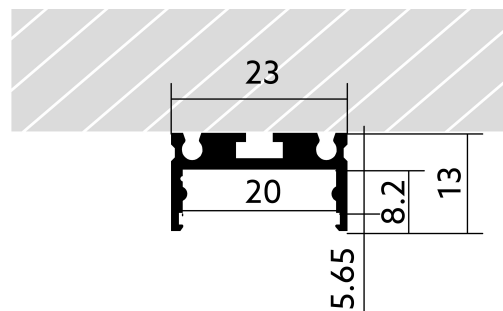

Surface-mounted profile BLine Select XT01

BLine Select XT02 LED surface-mounted profile alu silver 29W/m W23xH13xL6000mm

Article no.: 170315

Material

Power consumption

Height

Width

TENDER TEXT

Profile XT , surface-mounted aluminium 29W/m W23xH13xL6000mm, incl. protective film BILTON LEDON Technology Surface-mounted profile BLine Select XT01 Article 170315 The Surface-mounted profile BLine Select XT01 can be combined with all covers from the XT family. The profile is made of Aluminium with an finish and has a power consumption of up to 29 W. Dimensions (L x W x H): 6000.0 mm x 23.0 mm x 13.0 mm Please note that cutting tolerances of +/- 2mm may occur.

Surface-mounted profile BLine Select XT01

BLine Select XT02 LED surface-mounted profile alu silver 29W/m W23xH13xL6000mm

Article no.: 170315

MECHANICAL DATA

Material	Aluminium
Width [mm]	23.0
Length [mm]	6000.0
Height [mm]	13.0
Mounting method	Aufbau
Colour	lichtgrau
Power consumption [W]	29
Material quality	sonstige
Surfacetreatment	anodisiert / eloxiert

TEMPERATURE TECHNICAL DATA

Power consumption [W]	29
Thermal conductivity	23.4

PACKAGING INFORMATION

EAN	4250716917284
Article no.	170315
Net weight [g]	44.66
Gross weight [g]	44.66
Gross width [mm]	23.0
Gross height [mm]	13.0
Gross length [mm]	6000.0
Customs tariff number	94054239
Net width [mm]	23.0
Net height [mm]	13
Net length [mm]	6000
State of origin	TR