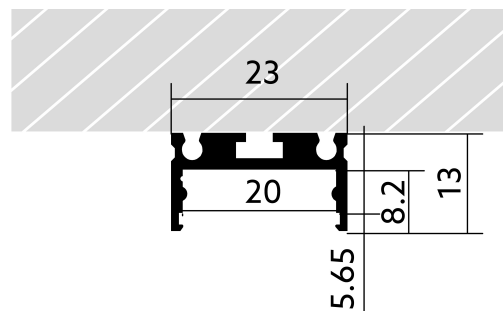

Surface-mounted profile BLine Select XT01

BLine Select XT02 LED surface-mounted profile alu silver 29W/m W23xH13xL2000mm

Article no.: 170253

Material

Power consumption

Height

Width

TENDER TEXT

Profile XT surface-mounted aluminium 29W/m W23xH13xL2000mm, incl. protective film BILTON LEDON TechnologySurface-mounted profile BLine Select XT01 Article 170253 The Surface-mounted profile BLine Select XT01 can be combined with all covers from the XT family. The profile is made of Aluminium with an finish and has a power consumption of up to 29 W. Dimensions (L x W x H): 2000.0 mm x 23.0 mm x 13.0 mm Please note that cutting tolerances of +/- 2mm may occur.

Surface-mounted profile BLine Select XT01

BLine Select XT02 LED surface-mounted profile alu silver 29W/m W23xH13xL2000mm

Article no.: 170253

MECHANICAL DATA

Material	Aluminium
Width [mm]	23.0
Length [mm]	2000.0
Height [mm]	13.0
Mounting method	Aufbau
Colour	lichtgrau
Power consumption [W]	29
Material quality	sonstige
Surfacetreatment	anodisiert / eloxiert

TEMPERATURE TECHNICAL DATA

Power consumption [W]	29
Thermal conductivity	23.4

PACKAGING INFORMATION

EAN	4250716905656
Article no.	170253
Net weight [g]	134
Gross weight [g]	134
Gross width [mm]	23.0
Gross height [mm]	13.0
Gross length [mm]	2000.0
Customs tariff number	94054239
Net width [mm]	23.0
Net height [mm]	13
Net length [mm]	2000
State of origin	TR