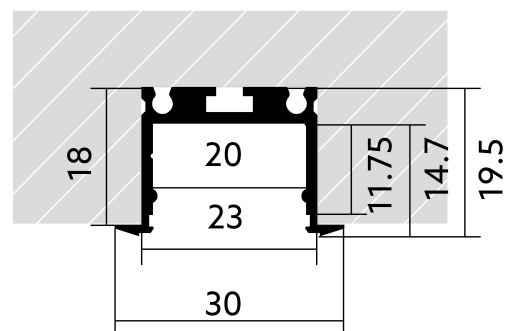

Recessed profile BLine Select XT01

BLine Select XT01 LED recessed profile aluminium silver 29W/m W30xH19.5xL2000mm

Article no.: 170252

Material

Power consumption

Height

Width

TENDER TEXT

Profile XT, recessed aluminium 29W/m W30xH19.5xL2000mm BILTON LEDON Technology Recessed profile BLine Select XT01 Article 170252 The Recessed profile BLine Select XT01 can be combined with all covers from the XT family. The profile is made of Aluminium with an finish and has a power consumption of up to 29 W. Dimensions (L x W x H): 2000.0 mm x 30.0 mm x 19.5 mm Please note that cutting tolerances of +/- 2mm may occur.

Recessed profile BLine Select XT01

BLine Select XT01 LED recessed profile aluminium silver 29W/m W30xH19.5xL2000mm

Article no.: 170252

MECHANICAL DATA

Material	Aluminium
Width [mm]	30.0
Length [mm]	2000.0
Height [mm]	19.5
Mounting method	Einbau
Colour	lichtgrau
Power consumption [W]	29
Material quality	sonstige
Surfacetreatment	anodisiert / eloxiert

TEMPERATURE TECHNICAL DATA

Power consumption [W]	29
Thermal conductivity	23.4

PACKAGING INFORMATION

EAN	4250716905649
Article no.	170252
Net weight [g]	171
Gross weight [g]	171
Gross width [mm]	30.0
Gross height [mm]	19.5
Gross length [mm]	2000.0
Customs tariff number	94054239
Net width [mm]	30.0
Net height [mm]	19.5
Net length [mm]	2000
State of origin	TR