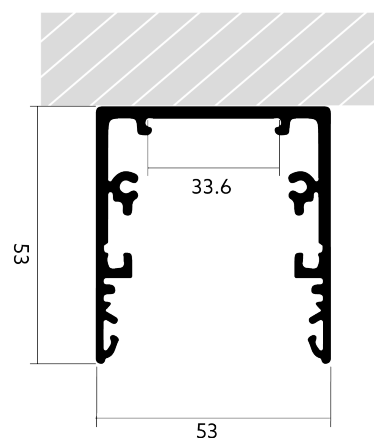

Surface-mounted BLine Select TT53

BLine Select TT53 LED surface-m. profile alu silver 42 W/m W53 x H53 x L2000 mm

Article no.: 171238

Material

Power consumption

Height

Width

TENDER TEXT

profile TT surface-mounted 42W/m W 53 x H 53 x 2000 mm BILTON LEDON TechnologySurface-mounted BLine Select TT53 Article 171238 The Surface-mounted BLine Select TT53 can be combined with all covers from the TT family. The profile is made of Aluminium with an finish and has a power consumption of up to 42 W. Dimensions (L x W x H): 2000.0 mm x 53.0 mm x 53.0 mm Please note that cutting tolerances of +/- 2mm may occur.

Surface-mounted BLine Select TT53

BLine Select TT53 LED surface-m. profile alu silver 42 W/m W53 x H53 x L2000 mm

Article no.: 171238

MECHANICAL DATA

Material	Aluminium
Width [mm]	53.0
Length [mm]	2000.0
Height [mm]	53.0
Mounting method	Aufbau
Colour	lichtgrau
Power consumption [W]	42
Surfacetreatment	anodisiert / eloxiert

TEMPERATURE TECHNICAL DATA

Power consumption [W]	42
-----------------------	----

PACKAGING INFORMATION

EAN	4250716942163
Article no.	171238
Net weight [g]	2020
Gross weight [g]	2020
Gross width [mm]	53.0
Gross height [mm]	53.0
Gross length [mm]	2000.0
Customs tariff number	94054239
Net width [mm]	53.0
Net height [mm]	53
Net length [mm]	2000
State of origin	PL