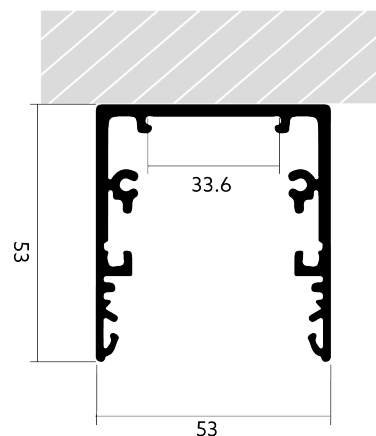

Surface-mounted BLine Select TT53

BLine Select TT53 LED surface-m. profile alu silver 42 W/m W53 x H53 x L2000 mm

Article no.: 171238

Material

Power consumption

Height

Width

TENDER TEXT

profile TT surface-mounted 42W/m W 53 x H 53 x 2000 mm BILTON LEDON TechnologySurface-mounted BLine Select TT53 Article 171238 The Surface-mounted BLine Select TT53 can be combined with all covers from the TT family. The profile is made of Aluminium with an finish and has a power consumption of up to 42 W. Dimensions (L x W x H): 2000.0 mm x 53.0 mm x 53.0 mm Please note that cutting tolerances of +/- 2mm may occur.

Surface-mounted BLine Select TT53

BLine Select TT53 LED surface-m. profile alu silver 42 W/m W53 x H53 x L2000 mm

Article no.: 171238

MECHANICAL DATA

Material	Aluminium
Width [mm]	53.0
Length [mm]	2000.0
Height [mm]	53.0
Mounting method	Aufbau
Colour	lichtgrau
Power consumption [W]	42
Surfacetreatment	anodisiert / eloxiert

TEMPERATURE TECHNICAL DATA

Power consumption [W]	42
-----------------------	----

PACKAGING INFORMATION

EAN	4250716942163
Article no.	171238
Net weight [g]	2020
Gross weight [g]	2020
Gross width [mm]	53.0
Gross height [mm]	53.0
Gross length [mm]	2000.0
Customs tariff number	94054239
Net width [mm]	53.0
Net height [mm]	53
Net length [mm]	2000
State of origin	PL