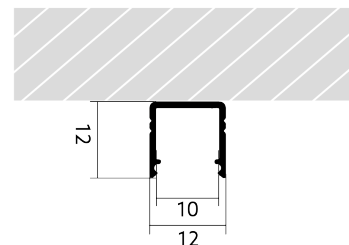

Surface-mounted BLine Select TT12

BLine Select TT12 LED surface-mounted profile alu SV14 W/m W12xH12xL2000 mm

Article no.: 171237

Material

Power consumption

Height

Width

TENDER TEXT

profile TT surface-mounted 14W/m aluminium silver W 12 x H 12 x 2000 mm BILTON LEDON TechnologySurface-mounted BLine Select TT12 Article 171237 The Surface-mounted BLine Select TT12 can be combined with all covers from the TT family. The profile is made of Aluminium with an finish and has a power consumption of up to 14 W. Dimensions (L x W x H): 2000.0 mm x 12.0 mm x 12.0 mm Please note that cutting tolerances of +/- 2mm may occur.

Surface-mounted BLine Select TT12

BLine Select TT12 LED surface-mounted profile alu SV14 W/m W12xH12xL2000 mm

Article no.: 171237

MECHANICAL DATA

Material	Aluminium
Width [mm]	12.0
Length [mm]	2000.0
Height [mm]	12.0
Mounting method	Aufbau
Colour	lichtgrau
Power consumption [W]	14
Surfacetreatment	anodisiert / eloxiert

TEMPERATURE TECHNICAL DATA

Power consumption [W]	14
-----------------------	----

PACKAGING INFORMATION

EAN	4250716942156
Article no.	171237
Net weight [g]	168
Gross weight [g]	168
Gross width [mm]	12.0
Gross height [mm]	12.0
Gross length [mm]	2000.0
Customs tariff number	94054239
Net width [mm]	12.0
Net height [mm]	12
Net length [mm]	2000
State of origin	PL