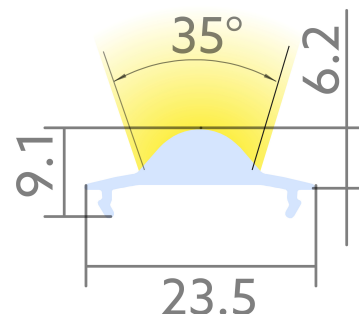

# Lense symmetrical BLine Select SX30

BLine Select SX30 linear lens symmetrical 6000 mm for XT01\_02\_03

Article no.: 170406

Covering width

Bore/transmittance

Net height

## TENDER TEXT

Cover linear lens XT, symmetrical, 35x35, 72%, PMMA, L 6000 x W 23 x H 9.1 mm BILTON LEDON Technology Lense symmetrical BLine Select SX30 Article 170406 The Lense symmetrical BLine Select SX30 cover can be combined with all profiles from the XT family The cover consists of Kunststoff and has a transparent finish with a transmittance degree of 72 %. Dimension (L x W x H): 6000.0 mm x 23.5 mm x Please note that cutting tolerances of +/- 2mm may occur.

## MECHANICAL DATA

Material	Kunststoff
Width [mm]	23.5
Length [mm]	6000.0
Covering width [mm]	23.5
Colour	ohne
Model	Lengthwise cover
Suitable for	U - Profil
Inflammability class of insulation material acc. with UL94	HB
Surfacetreatment	transparent