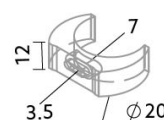

# Mounting clip BLine Select RTC1

BLine Select RTC1 mounting clip POM black for RT01 W12xH30xL40mm

Article no.: 170702

40.0  
mm

Length

30.0  
mm

Height

12.0  
mm

Width

---

## TENDER TEXT

Mounting material RT, Clip POM black W 12 x H 30 x L 40 mm Accessories Mounting clip BLine Select RTC1 Article 170702 The accessories Mounting clip BLine Select RTC1 consists of Kunststoff with a Black surface and it is easy to assemble. Dimension (L x W x H): 40.0 mm x 12.0 mm x 30.0 mm

## MECHANICAL DATA

Material	Kunststoff
Width [mm]	12.0
Length [mm]	40.0
Height [mm]	30.0
Colour	Black
Type of accessory	Montageplatte
Transparent	nein
Accessory	yes