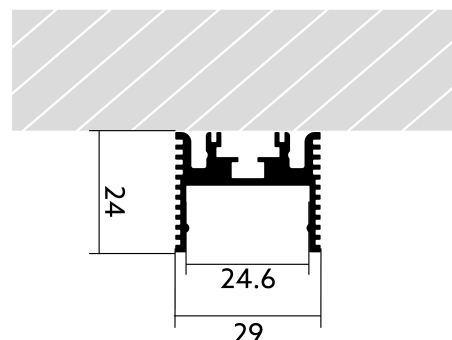

Surface-mounted profile BLine Select HT02

BLine Select HT02 LED surface-mounted profile alu silver 35W/m W29xH24xL6000mm

Article no.: 170689

Material

Power consumption

Height

Width

TENDER TEXT

Profile HT, surface-mounted aluminium, 35W/m, L 6000 x W 29 x H 24 mm BILTON LEDON Technology Surface-mounted profile BLine Select HT02 Article 170689 The Surface-mounted profile BLine Select HT02 can be combined with all covers from the HT family. The profile is made of Aluminium with an finish and has a power consumption of up to 35 W. Dimensions (L x W x H): 6000.0 mm x 29.0 mm x 24.0 mm Please note that cutting tolerances of +/- 2mm may occur.

Surface-mounted profile BLine Select HT02

BLine Select HT02 LED surface-mounted profile alu silver 35W/m W29xH24xL6000mm

Article no.: 170689

MECHANICAL DATA

Material	Aluminium
Width [mm]	29.0
Length [mm]	6000.0
Height [mm]	24.0
Mounting method	Aufbau
Colour	lichtgrau
Power consumption [W]	35
Material quality	sonstige
Surfacetreatment	anodisiert / eloxiert

TEMPERATURE TECHNICAL DATA

Power consumption [W]	35
Thermal conductivity	23.4

PACKAGING INFORMATION

EAN	4251160704666
Article no.	170689
Net weight [g]	3468
Gross weight [g]	3468
Gross width [mm]	29.0
Gross height [mm]	24.0
Gross length [mm]	3000.0
Customs tariff number	94054239
Net width [mm]	29.0
Net height [mm]	24
Net length [mm]	3000
State of origin	DE