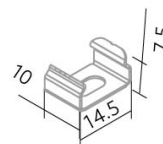

Clip steel BLine Select CTC5

BLine Select CTC5 mounting clip steel for CT01/02 W14.4xH7.5xL10mm

Article no.: 170442

Length

Height

Width

TENDER TEXT

Mounting material CT, clip steel W 14.4 x H 7.5 x L 10 mm Accessories Clip steel BLine Select CTC5 Article 170442 The accessories Clip steel BLine Select CTC5 consists of Edelstahl with a Edelstahl surface and it is easy to assemble. Dimension (L x W x H): 10.0 mm x 14.4 mm x 7.5 mm

Clip steel BLine Select CTC5

BLine Select CTC5 mounting clip steel for CT01/02 W14.4xH7.5xL10mm

Article no.: 170442

MECHANICAL DATA

Material	Edelstahl
Width [mm]	14.4
Length [mm]	10.0
Height [mm]	7.5
Colour	Edelstahl
Type of accessory	Montageplatte
Transparent	nein
Accessory	yes

TEMPERATURE TECHNICAL DATA

Thermal conductivity	16.5
----------------------	------

PACKAGING INFORMATION

EAN	4250716913910
Article no.	170442
Net weight [g]	1
Gross weight [g]	1.1
Gross width [mm]	14.4
Gross height [mm]	7.5
Gross length [mm]	10.0
Customs tariff number	73089098
Net width [mm]	14.4
Net height [mm]	7.5
Net length [mm]	10
State of origin	DE