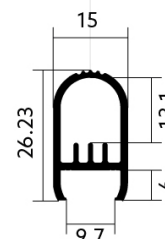

# Wardrobe profile BLine Select CT06

BLine Select CT06 LED wardrobe profile alu silver 28W/m B26.2xH15xL2000mm

Article no.: 170241

Material

Power consumption

Height

Width

## TENDER TEXT

Wardrobe profile CT06 aluminum silver 28W/m L2000xW26.25xH15mm BILTON LEDON Technology Wardrobe profile BLine Select CT06 Article 170241 The Wardrobe profile BLine Select CT06 can be combined with all covers from the CT family. The profile is made of Aluminium with an finish and has a power consumption of up to 28 W. Dimensions (L x W x H): 2000.0 mm x 26.2 mm x 15.0 mm Please note that cutting tolerances of +/- 2mm may occur.

## MECHANICAL DATA

Material	Aluminium
Width [mm]	26.2
Length [mm]	2000.0
Height [mm]	15.0
Mounting method	sonstige
Colour	lichtgrau
Power consumption [W]	28
Material quality	sonstige
Surfacetreatment	anodisiert / eloxiert

## PACKAGING INFORMATION

EAN	4250716913026
Article no.	170241
Net weight [g]	323
Gross weight [g]	323
Gross width [mm]	26.2
Gross height [mm]	15.0
Gross length [mm]	2000.0
Customs tariff number	94054239
Net width [mm]	26.2
Net height [mm]	15
Net length [mm]	2000
State of origin	DE