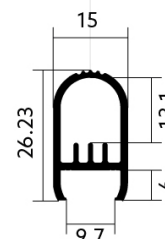

# Wardrobe profile BLine Select CT06

BLine Select CT06 LED wardrobe profile alu silver 28 W/m B26.2xH15xL6000 mm

Article no.: 170283

Material

Power consumption

Height

Width

## TENDER TEXT

Wardrobe profile CT06 aluminum silver 28W/m L6000xW26.25xH15mm BILTON LEDON Technology Wardrobe profile BLine Select CT06 Article 170283 The Wardrobe profile BLine Select CT06 can be combined with all covers from the CT family. The profile is made of Aluminium with an finish and has a power consumption of up to 28 W. Dimensions (L x W x H): 6000.0 mm x 26.2 mm x 15.0 mm Please note that cutting tolerances of +/- 2mm may occur.

## MECHANICAL DATA

Material	Aluminium
Width [mm]	26.2
Length [mm]	6000.0
Height [mm]	15.0
Mounting method	sonstige
Colour	lichtgrau
Power consumption [W]	28
Material quality	sonstige
Surfacetreatment	anodisiert / eloxiert

## PACKAGING INFORMATION

EAN	4250716913040
Article no.	170283
Net weight [g]	969
Gross weight [g]	969
Gross width [mm]	26.2
Gross height [mm]	15.0
Gross length [mm]	6000.0
Customs tariff number	94054239
Net width [mm]	26.2
Net height [mm]	15
Net length [mm]	6000
State of origin	DE