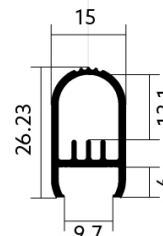

# Wardrobe profile BLine Select CT06

BLine Select CT06 LED wardrobe profile alu silver 28 W/m B26.2xH15xL3000 mm

Article no.: 170282

Material

Power consumption

Height

Width

## TENDER TEXT

Wardrobe profile CT06 aluminum silver 28W/m L3000xW26.25xH15mm BILTON LEDON Technology Wardrobe profile BLine Select CT06 Article 170282 The Wardrobe profile BLine Select CT06 can be combined with all covers from the CT family. The profile is made of Aluminium with an finish and has a power consumption of up to 28 W. Dimensions (L x W x H): 3000.0 mm x 26.2 mm x 15.0 mm Please note that cutting tolerances of +/- 2mm may occur.

## MECHANICAL DATA

Material	Aluminium
Width [mm]	26.2
Length [mm]	3000.0
Height [mm]	15.0
Mounting method	sonstige
Colour	lichtgrau
Power consumption [W]	28
Material quality	sonstige
Surfacetreatment	anodisiert / eloxiert

## PACKAGING INFORMATION

EAN	4250716913033
Article no.	170282
Net weight [g]	484.5
Gross weight [g]	484.5
Gross width [mm]	26.2
Gross height [mm]	15.0
Gross length [mm]	3000.0
Customs tariff number	94054239
Net width [mm]	26.2
Net height [mm]	15
Net length [mm]	3000
State of origin	DE