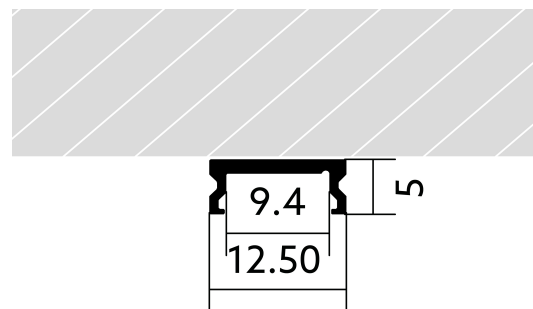

# Surface-mounted profile BLine Select CT02

BLine Select CT02 Surface-mounted LED profile alu SV 10 W/m. W12.5xH5xL6000 mm

Article no.: 170280

Material

Power consumption

Height

Width

## TENDER TEXT

Surface-mounted profile CT02 aluminum silver 10W/m L6000xW12.5xH5mm BILTON LEDON Technology Surface-mounted profile BLine Select CT02 Article 170280 The Surface-mounted profile BLine Select CT02 can be combined with all covers from the CT family. The profile is made of Aluminium with an finish and has a power consumption of up to 10 W. Dimensions (L x W x H): 6000.0 mm x 12.5 mm x 5.0 mm Please note that cutting tolerances of +/- 2mm may occur.

## MECHANICAL DATA

Material	Aluminium
Width [mm]	12.5
Length [mm]	6000.0
Height [mm]	5.0
Mounting method	Aufbau
Colour	lichtgrau
Power consumption [W]	10
Material quality	sonstige
Surfacetreatment	anodisiert / eloxiert

## PACKAGING INFORMATION

EAN	4250716912746
Article no.	170280
Net weight [g]	32
Gross weight [g]	32
Gross width [mm]	12.5
Gross height [mm]	5.0
Gross length [mm]	6000.0
Customs tariff number	94054239
Net width [mm]	12.5
Net height [mm]	5
Net length [mm]	6000
State of origin	TR