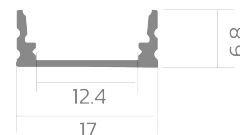

Surface-mounted profile BLine P-S-ON01

BLine P-S-ON01 LED built-on profile Alu silver 12W/m W17 x H6.8 x L3000 mm

Article no.: 171756

Material

Power consumption

Height

Width

TENDER TEXT

Surface mounted profile made of silver anodized aluminum Power consumption 12W/m, W 17 x H 6.8 x L 3000 mm BILTON LEDON Technology Surface-mounted profile BLine P-S-ON01 Article 171756 The Surface-mounted profile BLine P-S-ON01 can be combined with all covers from the BLine-S family. The profile is made of Aluminium with an Silber anodisiert/eloxiert finish and has a power consumption of up to 12 W. Dimensions (L x W x H): 3000.0 mm x 17.0 mm x 6.8 mm Please note that cutting tolerances of +/- 2mm may occur.

Surface-mounted profile BLine P-S-ON01

BLine P-S-ON01 LED built-on profile Alu silver 12W/m W17 x H6.8 x L3000 mm

Article no.: 171756

MECHANICAL DATA

Material	Aluminium
Width [mm]	17.0
Length [mm]	3000.0
Height [mm]	6.8
Mounting method	Aufbau
Colour	Silber
Power consumption [W]	12
Surfacetreatment	anodisiert / eloxiert

TEMPERATURE TECHNICAL DATA

Power consumption [W]	12
-----------------------	----

PACKAGING INFORMATION

EAN	4250716947052
Article no.	171756
Net weight [g]	297
Gross weight [g]	40600
Gross width [mm]	170.0
Gross height [mm]	170.0
Gross length [mm]	3050.0
Customs tariff number	94059900
Net width [mm]	17.0
Net height [mm]	6.8
Net length [mm]	3000
State of origin	CN