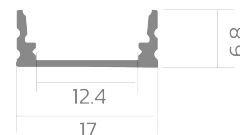

Surface-mounted profile BLine P-S-ON01

BLine P-S-ON01 LED built-on profile Alu silver 12W/m W17 x H6.8 x L2000 mm

Article no.: 171747

Material

Power consumption

Height

Width

TENDER TEXT

Surface mounted profile made of silver anodized aluminum Power consumption 12W/m, W 17 x H 6.8 x L 2000 mm BILTON LEDON Technology Surface-mounted profile BLine P-S-ON01 Article 171747 The Surface-mounted profile BLine P-S-ON01 can be combined with all covers from the BLine-S family. The profile is made of Aluminium with an Silber anodisiert/eloxiert finish and has a power consumption of up to 12 W. Dimensions (L x W x H): 2000.0 mm x 17.0 mm x 6.8 mm Please note that cutting tolerances of +/- 2mm may occur.

Surface-mounted profile BLine P-S-ON01

BLine P-S-ON01 LED built-on profile Alu silver 12W/m W17 x H6.8 x L2000 mm

Article no.: 171747

MECHANICAL DATA

Material	Aluminium
Width [mm]	17.0
Length [mm]	2000.0
Height [mm]	6.8
Mounting method	Aufbau
Colour	Silber
Power consumption [W]	12
Surfacetreatment	anodisiert / eloxiert

TEMPERATURE TECHNICAL DATA

Power consumption [W]	12
-----------------------	----

PACKAGING INFORMATION

EAN	4250716946963
Article no.	171747
Net weight [g]	198
Gross weight [g]	26800
Gross width [mm]	170.0
Gross height [mm]	170.0
Gross length [mm]	2050.0
Customs tariff number	94059900
Net width [mm]	17.0
Net height [mm]	6.8
Net length [mm]	2000
State of origin	CN