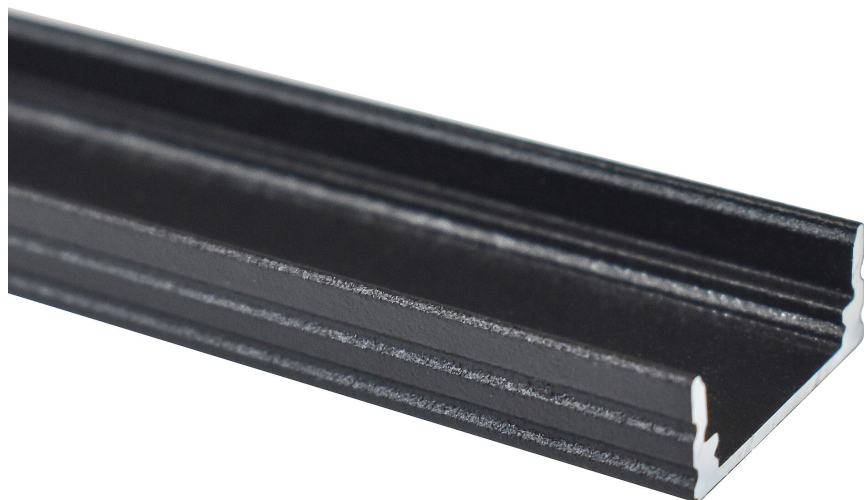

Surface-mounted profile BLine P-S-ON01

BLine P-S-ON01 LED built-on profile Alu black 12W/m W17 x H6.8 x L3000 mm

Article no.: 171757

Material

Power consumption

Height

Width

TENDER TEXT

Surface mounted profile made of aluminum powder-coated black, Power consumption 12W/m, W 17 x H 6.8 x L 3000 mm BILTON LEDON Technology Surface-mounted profile BLine P-S-ON01 Article 171757 The Surface-mounted profile BLine P-S-ON01 can be combined with all covers from the BLine-S family. The profile is made of Aluminium with an black pulverbeschichtet finish and has a power consumption of up to 12 W. Dimensions (L x W x H): 3000.0 mm x 17.0 mm x 6.8 mm Please note that cutting tolerances of +/- 2mm may occur.

TOP-FEATURES

- //_ Profile available in white, black and silver
- //_ Easy installation thanks to customised combinations
- //_ Suitable for LED strips up to 12 W
- //_ Covers available in satin, black and transparent

Surface-mounted profile BLine P-S-ON01

BLine P-S-ON01 LED built-on profile Alu black 12W/m W17 x H6.8 x L3000 mm

Article no.: 171757

MECHANICAL DATA

Material	Aluminium
Width [mm]	17.0
Length [mm]	3000.0
Height [mm]	6.8
Mounting method	Aufbau
Colour	black
Power consumption [W]	12
Surfacetreatment	pulverbeschichtet