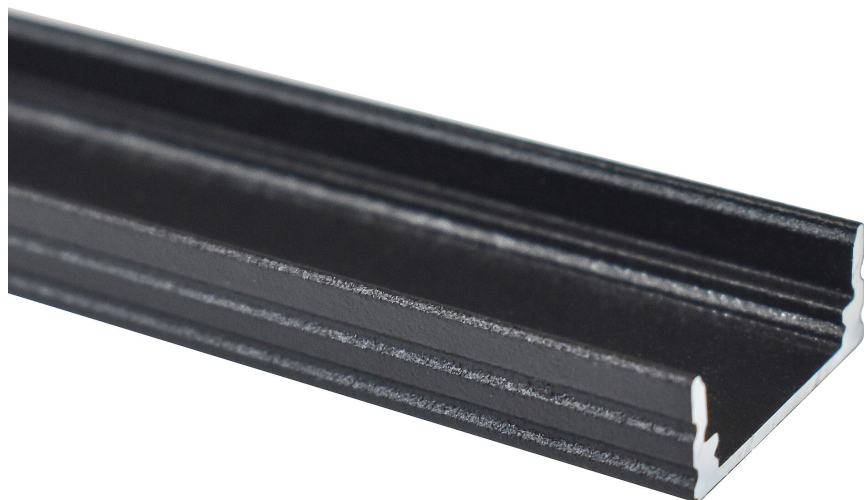

Surface-mounted profile BLine P-S-ON01

BLine P-S-ON01 LED built-on profile Alu black 12W/m W17 x H6.8 x L2000 mm

Article no.: 171748

Material

Power consumption

Height

Width

TENDER TEXT

Surface mounted profile made of aluminum powder-coated black, Power consumption 12W/m, W 17 x H 6.8 x L 2000 mm BILTON LEDON Technology Surface-mounted profile BLine P-S-ON01 Article 171748 The Surface-mounted profile BLine P-S-ON01 can be combined with all covers from the BLine-S family. The profile is made of Aluminium with an black pulverbeschichtet finish and has a power consumption of up to 12 W. Dimensions (L x W x H): 2000.0 mm x 17.0 mm x 6.8 mm Please note that cutting tolerances of +/- 2mm may occur.

TOP-FEATURES

- //_ Profile available in white, black and silver
- //_ Easy installation thanks to customised combinations
- //_ Suitable for LED strips up to 12 W
- //_ Covers available in satin, black and transparent

Surface-mounted profile BLine P-S-ON01

BLine P-S-ON01 LED built-on profile Alu black 12W/m W17 x H6.8 x L2000 mm

Article no.: 171748

MECHANICAL DATA

Material	Aluminium
Width [mm]	17.0
Length [mm]	2000.0
Height [mm]	6.8
Mounting method	Aufbau
Colour	black
Power consumption [W]	12
Surfacetreatment	pulverbeschichtet