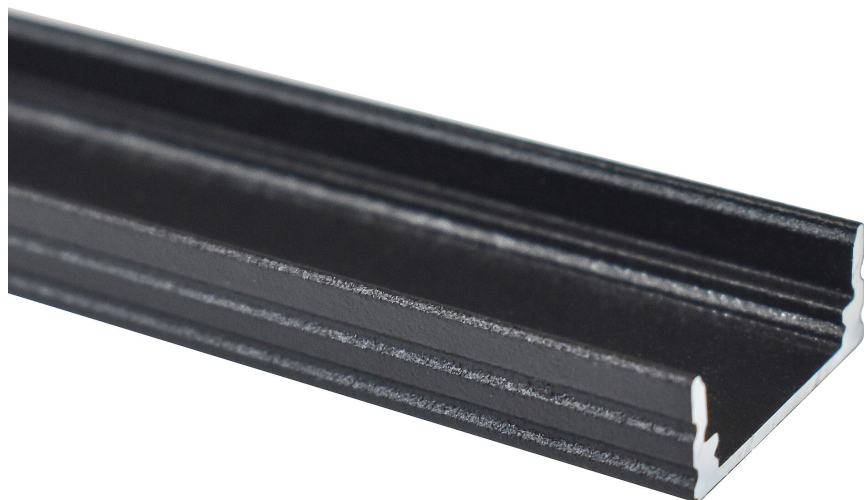

Surface-mounted profile BLine P-S-ON01

BLine P-S-ON01 LED built-on profile Alu black 12W/m W17 x H6.8 x L2000 mm

Article no.: 171748

Material

Power consumption

Height

Width

TENDER TEXT

Surface mounted profile made of aluminum powder-coated black, Power consumption 12W/m, W 17 x H 6.8 x L 2000 mm BILTON LEDON Technology Surface-mounted profile BLine P-S-ON01 Article 171748 The Surface-mounted profile BLine P-S-ON01 can be combined with all covers from the BLine-S family. The profile is made of Aluminium with an Black pulverbeschichtet finish and has a power consumption of up to 12 W. Dimensions (L x W x H): 2000.0 mm x 17.0 mm x 6.8 mm Please note that cutting tolerances of +/- 2mm may occur.

TOP-FEATURES

- //_ Profile available in white, black and silver
- //_ Easy installation thanks to customised combinations
- //_ Suitable for LED strips up to 12 W
- //_ Covers available in satin, black and transparent

Surface-mounted profile BLine P-S-ON01

BLine P-S-ON01 LED built-on profile Alu black 12W/m W17 x H6.8 x L2000 mm

Article no.: 171748

MECHANICAL DATA

Material	Aluminium
Width [mm]	17.0
Length [mm]	2000.0
Height [mm]	6.8
Mounting method	Aufbau
Colour	Black
Power consumption [W]	12
Surfacetreatment	pulverbeschichtet