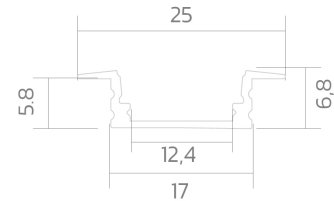

Recessed profile BLine P-S-IN01

BLine P-S-IN01 LED built-in profile Alu white 12W/m W25 x H6.8 x L3000 mm

Article no.: 171755

Material

Power consumption

Height

Width

TENDER TEXT

Installation profile made of aluminum powder-coated white, Power consumption 12W/m, W 25 x H 6.8 x L 3000 mm BILTON LEDON Technology Recessed profile BLine P-S-IN01 Article 171755 The Recessed profile BLine P-S-IN01 can be combined with all covers from the BLine-S family. The profile is made of Aluminium with an white pulverbeschichtet finish and has a power consumption of up to 12 W. Dimensions (L x W x H): 3000.0 mm x 25.0 mm x 6.8 mm Please note that cutting tolerances of +/- 2mm may occur.

Recessed profile BLine P-S-IN01

BLine P-S-IN01 LED built-in profile Alu white 12W/m W25 x H6.8 x L3000 mm

Article no.: 171755

MECHANICAL DATA

Material	Aluminium
Width [mm]	25.0
Length [mm]	3000.0
Height [mm]	6.8
Mounting method	Einbau
Colour	white
Power consumption [W]	12
Surfacetreatment	pulverbeschichtet

TEMPERATURE TECHNICAL DATA

Power consumption [W]	12
-----------------------	----

PACKAGING INFORMATION

EAN	4250716947045
Article no.	171755
Net weight [g]	345
Gross weight [g]	40700
Gross width [mm]	170.0
Gross height [mm]	170.0
Gross length [mm]	3050.0
Customs tariff number	94059900
Net width [mm]	25.0
Net height [mm]	6.8
Net length [mm]	3000
State of origin	CN