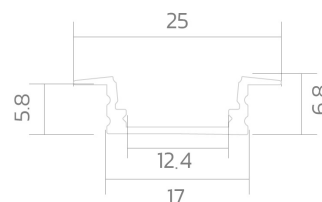

Recessed profile BLine P-S-IN01

BLine P-S-IN01 LED built-in profile Alu white 12W/m W25 x H6.8 x L2000 mm

Article no.: 171746

Material

Power consumption

Height

Width

TENDER TEXT

Installation profile made of aluminum powder-coated white, Power consumption 12W/m, W 25 x H 6.8 x L 2000 mm BILTON LEDON Technology Recessed profile BLine P-S-IN01 Article 171746 The Recessed profile BLine P-S-IN01 can be combined with all covers from the BLine-S family. The profile is made of Aluminium with an White pulverbeschichtet finish and has a power consumption of up to 12 W. Dimensions (L x W x H): 2000.0 mm x 25.0 mm x 6.8 mm Please note that cutting tolerances of +/- 2mm may occur.

Recessed profile BLine P-S-IN01

BLine P-S-IN01 LED built-in profile Alu white 12W/m W25 x H6.8 x L2000 mm

Article no.: 171746

MECHANICAL DATA

Material	Aluminium
Width [mm]	25.0
Length [mm]	2000.0
Height [mm]	6.8
Mounting method	Einbau
Colour	White
Power consumption [W]	12
Surfacetreatment	pulverbeschichtet

TEMPERATURE TECHNICAL DATA

Power consumption [W]	12
-----------------------	----

PACKAGING INFORMATION

EAN	4250716946956
Article no.	171746
Net weight [g]	230
Gross weight [g]	27200
Gross width [mm]	170.0
Gross height [mm]	170.0
Gross length [mm]	2050.0
Customs tariff number	94059900
Net width [mm]	25.0
Net height [mm]	6.8
Net length [mm]	2000
State of origin	CN