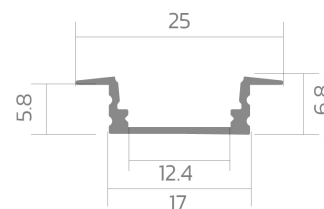

Recessed profile BLine P-S-IN01

BLine P-S-IN01 LED built-in profile Alu silver 12W/m W25 x H6.8 x L3000 mm

Article no.: 171753

Material

Power consumption

Height

Width

TENDER TEXT

Installation profile made of silver anodized aluminum Power consumption 12W/m, W 25 x H 6.8 x L 3000 mm BILTON LEDON Technology Recessed profile BLine P-S-IN01 Article 171753 The Recessed profile BLine P-S-IN01 can be combined with all covers from the BLine-S family. The profile is made of Aluminium with an Silber anodisiert/eloxiert finish and has a power consumption of up to 12 W. Dimensions (L x W x H): 3000.0 mm x 25.0 mm x 6.8 mm Please note that cutting tolerances of +/- 2mm may occur.

Recessed profile BLine P-S-IN01

BLine P-S-IN01 LED built-in profile Alu silver 12W/m W25 x H6.8 x L3000 mm

Article no.: 171753

MECHANICAL DATA

Material	Aluminium
Width [mm]	25.0
Length [mm]	3000.0
Height [mm]	6.8
Mounting method	Einbau
Colour	Silber
Power consumption [W]	12
Surfacetreatment	anodisiert / eloxiert

TEMPERATURE TECHNICAL DATA

Power consumption [W]	12
-----------------------	----

PACKAGING INFORMATION

EAN	4250716947021
Article no.	171753
Net weight [g]	345
Gross weight [g]	38700
Gross width [mm]	170.0
Gross height [mm]	170.0
Gross length [mm]	3050.0
Customs tariff number	94059900
Net width [mm]	25.0
Net height [mm]	6.8
Net length [mm]	3000
State of origin	CN