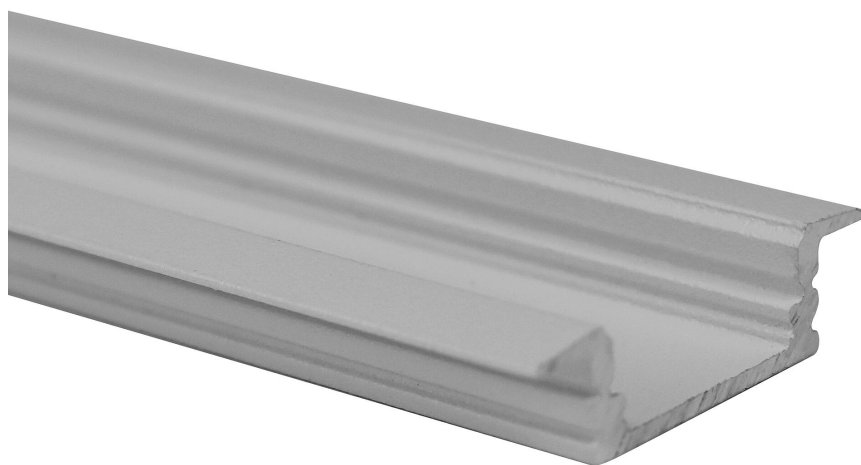

Recessed profile BLine P-S-IN01

BLine P-S-IN01 LED built-in profile Alu silver 12W/m W25 x H6.8 x L3000 mm

Article no.: 171753

Material

Power consumption

Height

Width

TENDER TEXT

Installation profile made of silver anodized aluminum Power consumption 12W/m, W 25 x H 6.8 x L 3000 mm BILTON LEDON Technology Recessed profile BLine P-S-IN01 Article 171753 The Recessed profile BLine P-S-IN01 can be combined with all covers from the BLine-S family. The profile is made of Aluminium with an Silber anodisiert/eloxiert finish and has a power consumption of up to 12 W. Dimensions (L x W x H): 3000.0 mm x 25.0 mm x 6.8 mm Please note that cutting tolerances of +/- 2mm may occur.

TOP-FEATURES

- //_ Profile available in white, black and silver
- //_ Easy installation thanks to customised combinations
- //_ Suitable for LED strips up to 12 W
- //_ Covers available in satin, black and transparent

Recessed profile BLine P-S-IN01

BLine P-S-IN01 LED built-in profile Alu silver 12W/m W25 x H6.8 x L3000 mm

Article no.: 171753

MECHANICAL DATA

Material	Aluminium
Width [mm]	25.0
Length [mm]	3000.0
Height [mm]	6.8
Mounting method	Einbau
Colour	Silber
Power consumption [W]	12
Surfacetreatment	anodisiert / eloxiert