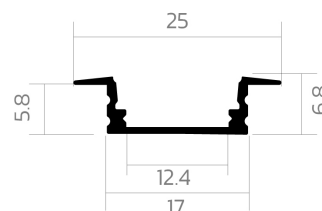

Recessed profile BLine P-S-IN01

BLine P-S-IN01 LED built-in profile Alu black 12W/m W25 x H6.8 x L3000 mm

Article no.: 171754

Material

Power consumption

Height

Width

TENDER TEXT

Installation profile made of aluminum powder-coated black, Power consumption 12W/m, W 25 x H 6.8 x L 3000 mm BILTON LEDON Technology Recessed profile BLine P-S-IN01 Article 171754 The Recessed profile BLine P-S-IN01 can be combined with all covers from the BLine-S family. The profile is made of Aluminium with an black pulverbeschichtet finish and has a power consumption of up to 12 W. Dimensions (L x W x H): 3000.0 mm x 25.0 mm x 6.8 mm Please note that cutting tolerances of +/- 2mm may occur.

Recessed profile BLine P-S-IN01

BLine P-S-IN01 LED built-in profile Alu black 12W/m W25 x H6.8 x L3000 mm

Article no.: 171754

MECHANICAL DATA

Material	Aluminium
Width [mm]	25.0
Length [mm]	3000.0
Height [mm]	6.8
Mounting method	Einbau
Colour	black
Power consumption [W]	12
Surfacetreatment	pulverbeschichtet

TEMPERATURE TECHNICAL DATA

Power consumption [W]	12
-----------------------	----

PACKAGING INFORMATION

EAN	4250716947038
Article no.	171754
Net weight [g]	345
Gross weight [g]	40700
Gross width [mm]	170.0
Gross height [mm]	170.0
Gross length [mm]	3050.0
Customs tariff number	94059900
Net width [mm]	25.0
Net height [mm]	6.8
Net length [mm]	3000
State of origin	CN