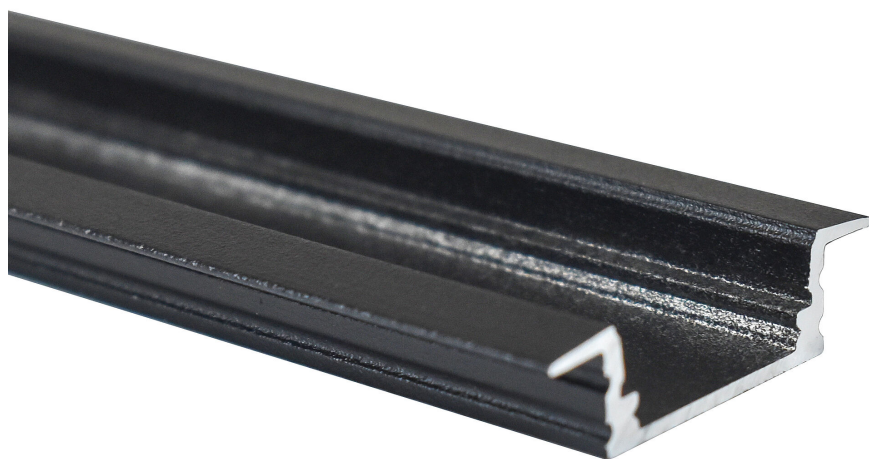

Recessed profile BLine P-S-IN01

BLine P-S-IN01 LED built-in profile Alu black 12W/m W25 x H6.8 x L3000 mm

Article no.: 171754

Material

Power consumption

Height

Width

TENDER TEXT

Installation profile made of aluminum powder-coated black, Power consumption 12W/m, W 25 x H 6.8 x L 3000 mm BILTON LEDON Technology Recessed profile BLine P-S-IN01 Article 171754 The Recessed profile BLine P-S-IN01 can be combined with all covers from the BLine-S family. The profile is made of Aluminium with an black pulverbeschichtet finish and has a power consumption of up to 12 W. Dimensions (L x W x H): 3000.0 mm x 25.0 mm x 6.8 mm Please note that cutting tolerances of +/- 2mm may occur.

TOP-FEATURES

- //_ Profile available in white, black and silver
- //_ Easy installation thanks to customised combinations
- //_ Suitable for LED strips up to 12 W
- //_ Covers available in satin, black and transparent

Recessed profile BLine P-S-IN01

BLine P-S-IN01 LED built-in profile Alu black 12W/m W25 x H6.8 x L3000 mm

Article no.: 171754

MECHANICAL DATA

Material	Aluminium
Width [mm]	25.0
Length [mm]	3000.0
Height [mm]	6.8
Mounting method	Einbau
Colour	black
Power consumption [W]	12
Surfacetreatment	pulverbeschichtet