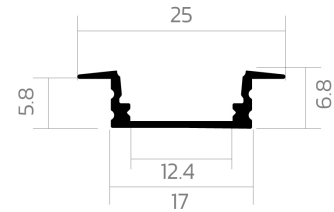

Recessed profile BLine P-S-IN01

BLine P-S-IN01 LED built-in profile Alu black 12W/m W25 x H6.8 x L2000 mm

Article no.: 171745

Material

Power consumption

Height

Width

TENDER TEXT

Installation profile made of aluminum powder-coated black, Power consumption 12W/m, W 25 x H 6.8 x L 2000 mm BILTON LEDON Technology Recessed profile BLine P-S-IN01 Article 171745 The Recessed profile BLine P-S-IN01 can be combined with all covers from the BLine-S family. The profile is made of Aluminium with an black pulverbeschichtet finish and has a power consumption of up to 12 W. Dimensions (L x W x H): 2000.0 mm x 25.0 mm x 6.8 mm Please note that cutting tolerances of +/- 2mm may occur.

Recessed profile BLine P-S-IN01

BLine P-S-IN01 LED built-in profile Alu black 12W/m W25 x H6.8 x L2000 mm

Article no.: 171745

MECHANICAL DATA

Material	Aluminium
Width [mm]	25.0
Length [mm]	2000.0
Height [mm]	6.8
Mounting method	Einbau
Colour	black
Power consumption [W]	12
Surfacetreatment	pulverbeschichtet

TEMPERATURE TECHNICAL DATA

Power consumption [W]	12
-----------------------	----

PACKAGING INFORMATION

EAN	4250716946949
Article no.	171745
Net weight [g]	232
Gross weight [g]	27200
Gross width [mm]	170.0
Gross height [mm]	170.0
Gross length [mm]	2050.0
Customs tariff number	94059900
Net width [mm]	25.0
Net height [mm]	6.8
Net length [mm]	2000
State of origin	CN