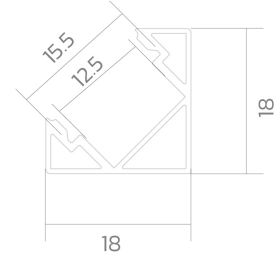

Corner profile P-S-COR01

BLine P-S-COR01 LED corner profile Alu white 14W/m W18 x H18 x L3000 mm

Article no.: 171761

Material

Power consumption

Height

Width

TENDER TEXT

Corner profile made of aluminum powder-coated white, Power consumption 14W/m, W 18 x H 18 x L 3000 mm BILTON LEDON Technology Corner profile P-S-COR01 Article 171761
The Corner profile P-S-COR01 can be combined with all covers from the BLine-S family. The profile is made of Aluminium with a White pulverbeschichtet finish and has a power consumption of up to 14 W. Dimensions (L x W x H): 3000.0 mm x 18.0 mm x 18.0 mm
Please note that cutting tolerances of +/- 2mm may occur.

Corner profile P-S-COR01

BLine P-S-COR01 LED corner profile Alu white 14W/m W18 x H18 x L3000 mm

Article no.: 171761

MECHANICAL DATA

Material	Aluminium
Width [mm]	18.0
Length [mm]	3000.0
Height [mm]	18.0
Mounting method	Eck
Colour	White
Power consumption [W]	14
Surfacetreatment	pulverbeschichtet

TEMPERATURE TECHNICAL DATA

Power consumption [W]	14
-----------------------	----

PACKAGING INFORMATION

EAN	4250716947106
Article no.	171761
Net weight [g]	468
Gross weight [g]	39400
Gross width [mm]	170.0
Gross height [mm]	170.0
Gross length [mm]	3050.0
Customs tariff number	94059900
Net width [mm]	18.0
Net height [mm]	18
Net length [mm]	3000
State of origin	CN