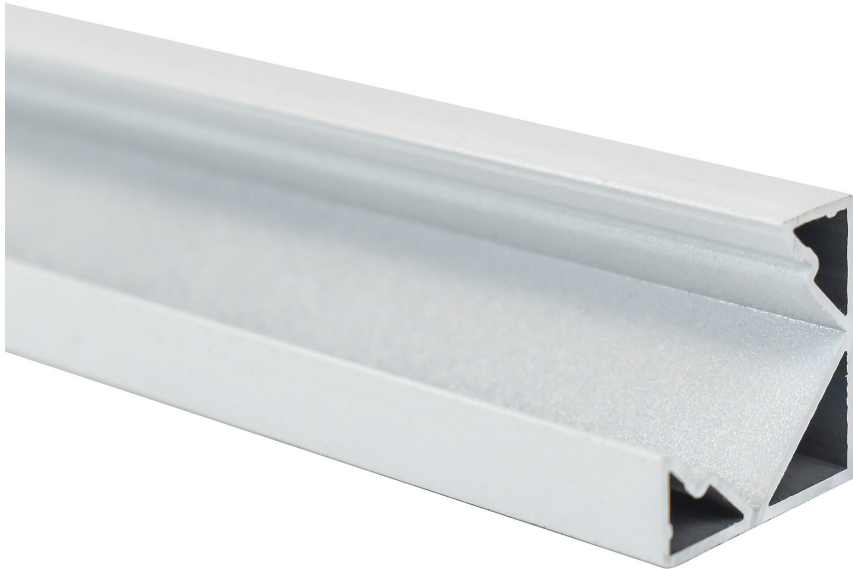

Corner profile P-S-COR01

BLine P-S-COR01 LED corner profile Alu white 14W/m W18 x H18 x L3000 mm

Article no.: 171761

Material

Power consumption

Height

Width

TENDER TEXT

Corner profile made of aluminum powder-coated white, Power consumption 14W/m, W 18 x H 18 x L 3000 mm BILTON LEDON Technology Corner profile P-S-COR01 Article 171761
The Corner profile P-S-COR01 can be combined with all covers from the BLine-S family. The profile is made of Aluminium with a White pulverbeschichtet finish and has a power consumption of up to 14 W. Dimensions (L x W x H): 3000.0 mm x 18.0 mm x 18.0 mm
Please note that cutting tolerances of +/- 2mm may occur.

TOP-FEATURES

- //_ Profile available in white, black and silver
- //_ Easy installation thanks to customised combinations
- //_ Suitable for LED strips up to 14 W
- //_ Covers available in satin, black and transparent

Corner profile P-S-COR01

BLine P-S-COR01 LED corner profile Alu white 14W/m W18 x H18 x L3000 mm

Article no.: 171761

MECHANICAL DATA

Material	Aluminium
Width [mm]	18.0
Length [mm]	3000.0
Height [mm]	18.0
Mounting method	Eck
Colour	White
Power consumption [W]	14
Surfacetreatment	pulverbeschichtet