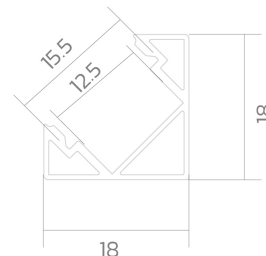

# Corner profile P-S-COR01

BLine P-S-COR01 LED corner profile Alu white 14W/m W18 x H18 x L2000 mm

Article no.: 171752

Material

Power consumption

Height

Width

## TENDER TEXT

Corner profile made of aluminum powder-coated white, Power consumption 14W/m, W 18 x H 18 x L 2000 mm BILTON LEDON Technology Corner profile P-S-COR01 Article 171752  
The Corner profile P-S-COR01 can be combined with all covers from the BLine-S family. The profile is made of Aluminium with a White pulverbeschichtet finish and has a power consumption of up to 14 W. Dimensions (L x W x H): 2000.0 mm x 18.0 mm x 18.0 mm  
Please note that cutting tolerances of +/- 2mm may occur.

## MECHANICAL DATA

Material	Aluminium
Width [mm]	18.0
Length [mm]	2000.0
Height [mm]	18.0
Mounting method	Eck
Colour	White
Power consumption [W]	14
Surfacetreatment	pulverbeschichtet

## PACKAGING INFORMATION

EAN	4250716947014
Article no.	171752
Net weight [g]	310
Gross weight [g]	26500
Gross width [mm]	170.0
Gross height [mm]	170.0
Gross length [mm]	2050.0
Customs tariff number	94059900
Net width [mm]	18.0
Net height [mm]	18
Net length [mm]	2000
State of origin	CN