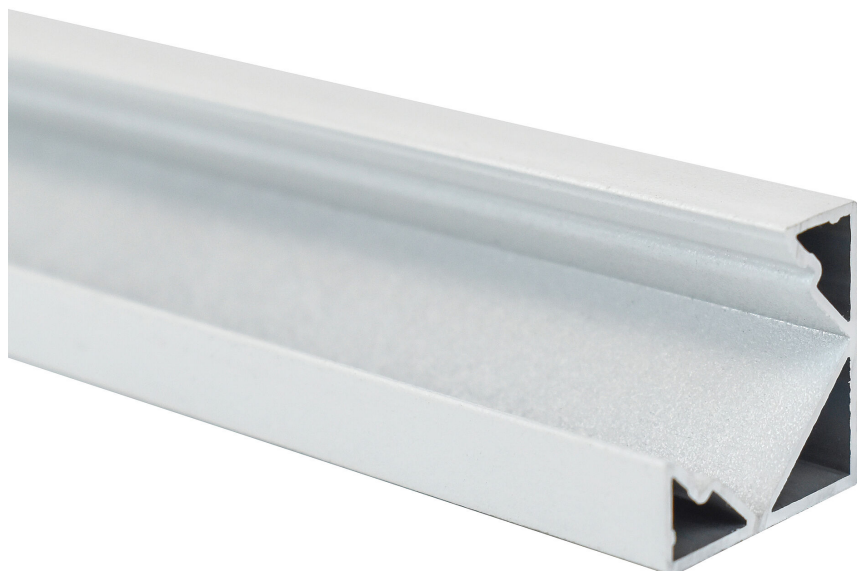

# Corner profile P-S-COR01

BLine P-S-COR01 LED corner profile Alu white 14W/m W18 x H18 x L2000 mm

Article no.: 171752

Material

Power consumption

Height

Width

## TENDER TEXT

Corner profile made of aluminum powder-coated white, Power consumption 14W/m, W 18 x H 18 x L 2000 mm BILTON LEDON Technology Corner profile P-S-COR01 Article 171752  
The Corner profile P-S-COR01 can be combined with all covers from the BLine-S family. The profile is made of Aluminium with a White pulverbeschichtet finish and has a power consumption of up to 14 W. Dimensions (L x W x H): 2000.0 mm x 18.0 mm x 18.0 mm  
Please note that cutting tolerances of +/- 2mm may occur.

## TOP-FEATURES

- //\_ Profile available in white, black and silver
- //\_ Easy installation thanks to customised combinations
- //\_ Suitable for LED strips up to 14 W
- //\_ Covers available in satin, black and transparent

# Corner profile P-S-COR01

**BLine P-S-COR01 LED corner profile Alu white 14W/m W18 x H18 x L2000 mm**

Article no.: 171752