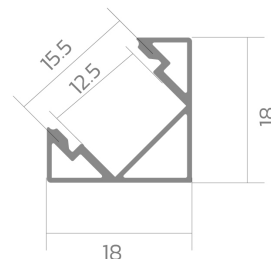

# Corner profile P-S-COR01

BLine P-S-COR01 LED corner profile Alu silver 14W/m W18 x H18 x L3000 mm

Article no.: 171759

Material

Power consumption

Height

Width

## TENDER TEXT

Corner profile made of silver anodized aluminum Power consumption 14W/m, W 18 x H 18 x L 3000 mm BILTON LEDON Technology Corner profile P-S-COR01 Article 171759 The Corner profile P-S-COR01 can be combined with all covers from the BLine-S family. The profile is made of Aluminium with an Silber anodisiert/eloxiert finish and has a power consumption of up to 14 W. Dimensions (L x W x H): 3000.0 mm x 18.0 mm x 18.0 mm Please note that cutting tolerances of +/- 2mm may occur.

## MECHANICAL DATA

Material	Aluminium
Width [mm]	18.0
Length [mm]	3000.0
Height [mm]	18.0
Mounting method	Eck
Colour	Silber
Power consumption [W]	14
Surfacetreatment	anodisiert / eloxiert

## PACKAGING INFORMATION

EAN	4250716947083
Article no.	171759
Net weight [g]	468
Gross weight [g]	37300
Gross width [mm]	170.0
Gross height [mm]	170.0
Gross length [mm]	3050.0
Customs tariff number	94059900
Net width [mm]	18.0
Net height [mm]	18
Net length [mm]	3000
State of origin	CN