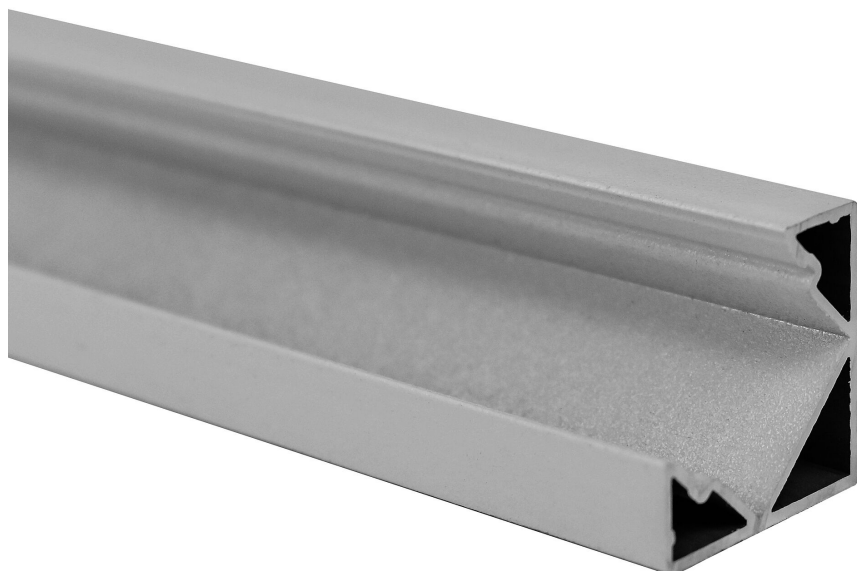

# Corner profile P-S-COR01

BLine P-S-COR01 LED corner profile Alu silver 14W/m W18 x H18 x L3000 mm

Article no.: 171759

Material

Power consumption

Height

Width

## TENDER TEXT

Corner profile made of silver anodized aluminum Power consumption 14W/m, W 18 x H 18 x L 3000 mm BILTON LEDON Technology Corner profile P-S-COR01 Article 171759 The Corner profile P-S-COR01 can be combined with all covers from the BLine-S family. The profile is made of Aluminium with an Silber anodisiert/eloxiert finish and has a power consumption of up to 14 W. Dimensions (L x W x H): 3000.0 mm x 18.0 mm x 18.0 mm Please note that cutting tolerances of +/- 2mm may occur.

## TOP-FEATURES

- //\_ Profile available in white, black and silver
- //\_ Easy installation thanks to customised combinations
- //\_ Suitable for LED strips up to 14 W
- //\_ Covers available in satin, black and transparent

# Corner profile P-S-COR01

**BLine P-S-COR01 LED corner profile Alu silver 14W/m W18 x H18 x L3000 mm**

Article no.: 171759