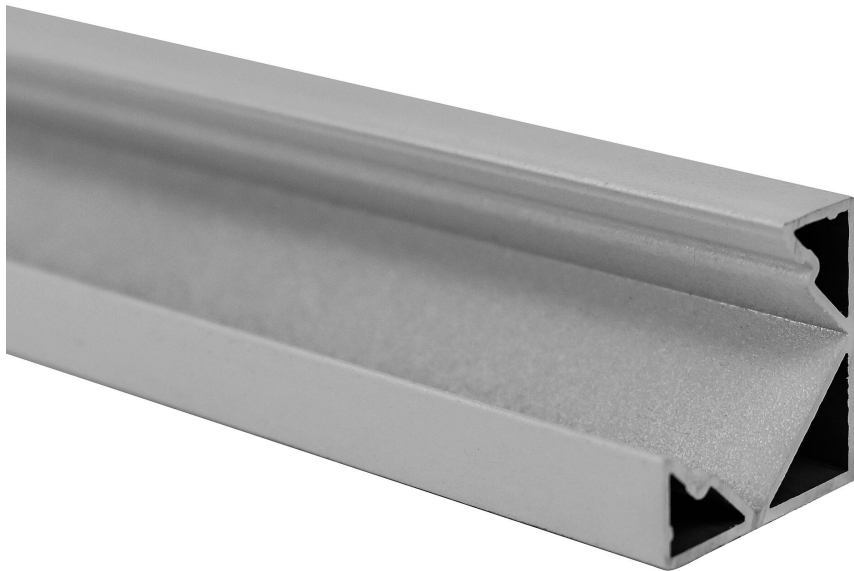

# Corner profile P-S-COR01

BLine P-S-COR01 LED corner profile Alu silver 14W/m W18 x H18 x L2000 mm

Article no.: 171750

Material

Power consumption

Height

Width

## TENDER TEXT

Corner profile made of silver anodized aluminum Power consumption 14W/m, W 18 x H 18 x L 2000 mm BILTON LEDON Technology Corner profile P-S-COR01 Article 171750 The Corner profile P-S-COR01 can be combined with all covers from the BLine-S family. The profile is made of Aluminium with an Silber anodisiert/eloxiert finish and has a power consumption of up to 14 W. Dimensions (L x W x H): 2000.0 mm x 18.0 mm x 18.0 mm Please note that cutting tolerances of +/- 2mm may occur.

## TOP-FEATURES

- //\_ Profile available in white, black and silver
- //\_ Easy installation thanks to customised combinations
- //\_ Suitable for LED strips up to 14 W
- //\_ Covers available in satin, black and transparent

# Corner profile P-S-COR01

**BLine P-S-COR01 LED corner profile Alu silver 14W/m W18 x H18 x L2000 mm**

Article no.: 171750