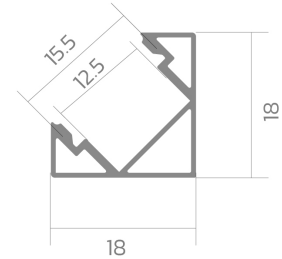

# Corner profile P-S-COR01

BLine P-S-COR01 LED corner profile Alu silver 14W/m W18 x H18 x L2000 mm

Article no.: 171750

Material

Power consumption

Height

Width

## TENDER TEXT

Corner profile made of silver anodized aluminum Power consumption 14W/m, W 18 x H 18 x L 2000 mm BILTON LEDON Technology Corner profile P-S-COR01 Article 171750 The Corner profile P-S-COR01 can be combined with all covers from the BLine-S family. The profile is made of Aluminium with an Silber anodisiert/eloxiert finish and has a power consumption of up to 14 W. Dimensions (L x W x H): 2000.0 mm x 18.0 mm x 18.0 mm Please note that cutting tolerances of +/- 2mm may occur.

## MECHANICAL DATA

Material	Aluminium
Width [mm]	18.0
Length [mm]	2000.0
Height [mm]	18.0
Mounting method	Eck
Colour	Silber
Power consumption [W]	14
Surfacetreatment	anodisiert / eloxiert

## PACKAGING INFORMATION

EAN	4250716946994
Article no.	171750
Net weight [g]	312
Gross weight [g]	24400
Gross width [mm]	170.0
Gross height [mm]	170.0
Gross length [mm]	2050.0
Customs tariff number	94059900
Net width [mm]	18.0
Net height [mm]	18
Net length [mm]	2000
State of origin	CN