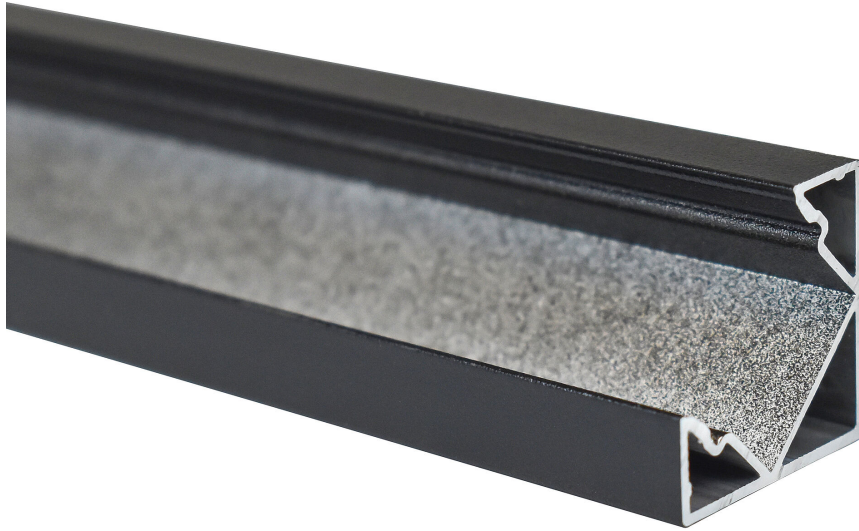

# Corner profile P-S-COR01

BLine P-S-COR01 LED corner profile Alu black 14W/m W18 x H18 x L3000 mm

Article no.: 171760

Material

Power consumption

Height

Width

## TENDER TEXT

Corner profile made of aluminum powder-coated black, Power consumption 14W/m, W 18 x H 18 x L 3000 mm BILTON LEDON Technology Corner profile P-S-COR01 Article 171760  
The Corner profile P-S-COR01 can be combined with all covers from the BLine-S family. The profile is made of Aluminium with a black pulverbeschichtet finish and has a power consumption of up to 14 W. Dimensions (L x W x H): 3000.0 mm x 18.0 mm x 18.0 mm  
Please note that cutting tolerances of +/- 2mm may occur.

## TOP-FEATURES

- //\_ Profile available in white, black and silver
- //\_ Easy installation thanks to customised combinations
- //\_ Suitable for LED strips up to 14 W
- //\_ Covers available in satin, black and transparent

# Corner profile P-S-COR01

**BLine P-S-COR01 LED corner profile Alu black 14W/m W18 x H18 x L3000 mm**

Article no.: 171760