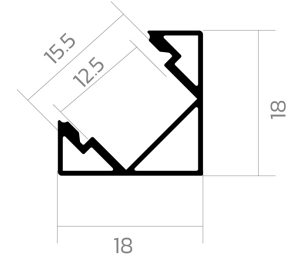

# Corner profile P-S-COR01

BLine P-S-COR01 LED corner profile Alu black 14W/m W18 x H18 x L3000 mm

Article no.: 171760

Material

Power consumption

Height

Width

## TENDER TEXT

Corner profile made of aluminum powder-coated black, Power consumption 14W/m, W 18 x H 18 x L 3000 mm BILTON LEDON Technology Corner profile P-S-COR01 Article 171760  
The Corner profile P-S-COR01 can be combined with all covers from the BLine-S family. The profile is made of Aluminium with a black pulverbeschichtet finish and has a power consumption of up to 14 W. Dimensions (L x W x H): 3000.0 mm x 18.0 mm x 18.0 mm  
Please note that cutting tolerances of +/- 2mm may occur.

## MECHANICAL DATA

Material	Aluminium
Width [mm]	18.0
Length [mm]	3000.0
Height [mm]	18.0
Mounting method	Eck
Colour	black
Power consumption [W]	14
Surfacetreatment	pulverbeschichtet

## PACKAGING INFORMATION

EAN	4250716947090
Article no.	171760
Net weight [g]	471
Gross weight [g]	39400
Gross width [mm]	170.0
Gross height [mm]	170.0
Gross length [mm]	3050.0
Customs tariff number	94059900
Net width [mm]	18.0
Net height [mm]	18
Net length [mm]	3000
State of origin	CN