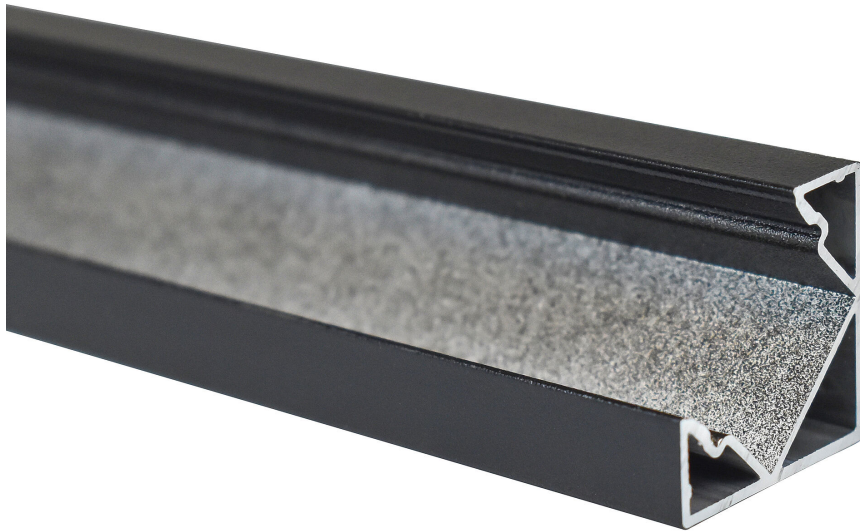

Corner profile P-S-COR01

BLine P-S-COR01 LED corner profile Alu black 14W/m W18 x H18 x L2000 mm

Article no.: 171751

Material

Power consumption

Height

Width

TENDER TEXT

Corner profile made of aluminum powder-coated black, Power consumption 14W/m, L 2000 x W 18 x H 18 mm BILTON LEDON Technology Corner profile P-S-COR01 Article 171751
The Corner profile P-S-COR01 can be combined with all covers from the BLine-S family. The profile is made of Aluminium with a black pulverbeschichtet finish and has a power consumption of up to 14 W. Dimensions (L x W x H): 2000.0 mm x 18.0 mm x 18.0 mm
Please note that cutting tolerances of +/- 2mm may occur.

TOP-FEATURES

- //_ Profile available in white, black and silver
- //_ Easy installation thanks to customised combinations
- //_ Suitable for LED strips up to 14 W
- //_ Covers available in satin, black and transparent

Corner profile P-S-COR01

BLine P-S-COR01 LED corner profile Alu black 14W/m W18 x H18 x L2000 mm

Article no.: 171751

MECHANICAL DATA

Material	Aluminium
Width [mm]	18.0
Length [mm]	2000.0
Height [mm]	18.0
Mounting method	Eck
Colour	black
Power consumption [W]	14
Surfacetreatment	pulverbeschichtet