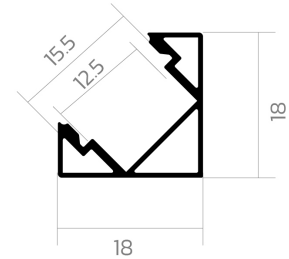

Corner profile P-S-COR01

BLine P-S-COR01 LED corner profile Alu black 14W/m W18 x H18 x L2000 mm

Article no.: 171751

Material

Power consumption

Height

Width

TENDER TEXT

Corner profile made of aluminum powder-coated black, Power consumption 14W/m, L 2000 x W 18 x H 18 mm BILTON LEDON Technology Corner profile P-S-COR01 Article 171751
The Corner profile P-S-COR01 can be combined with all covers from the BLine-S family. The profile is made of Aluminium with a black pulverbeschichtet finish and has a power consumption of up to 14 W. Dimensions (L x W x H): 2000.0 mm x 18.0 mm x 18.0 mm
Please note that cutting tolerances of +/- 2mm may occur.

Corner profile P-S-COR01

BLine P-S-COR01 LED corner profile Alu black 14W/m W18 x H18 x L2000 mm

Article no.: 171751

MECHANICAL DATA

Material	Aluminium
Width [mm]	18.0
Length [mm]	2000.0
Height [mm]	18.0
Mounting method	Eck
Colour	black
Power consumption [W]	14
Surfacetreatment	pulverbeschichtet

TEMPERATURE TECHNICAL DATA

Power consumption [W]	14
-----------------------	----

PACKAGING INFORMATION

EAN	4250716947007
Article no.	171751
Net weight [g]	314
Gross weight [g]	26500
Gross width [mm]	170.0
Gross height [mm]	170.0
Gross length [mm]	2050.0
Customs tariff number	94059900
Net width [mm]	18.0
Net height [mm]	18
Net length [mm]	2000
State of origin	CN