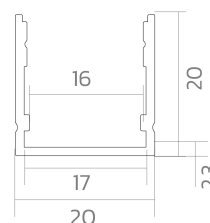

# Surface-mounted profile BLine P-M-ON02

BLine P-M-ON02 LED built-on profile Alu white 29W/m B20 x H20 x L2000 mm

Article no.: 171887

Material

Power consumption

Height

Width

## TENDER TEXT

Surface mounted profile made of aluminum powder-coated white, Power consumption 29W/m, W 20 x H 20 x L 2000 mm BILTON LEDON Technology Surface-mounted profile BLine P-M-ON02 Article 171887 The Surface-mounted profile BLine P-M-ON02 can be combined with cover C-M-02. The profile is made of Aluminium with an White pulverbeschichtet finish and has a power consumption of up to 29 W. Dimensions (L x W x H): 2000.0 mm x 20.0 mm x 20.0 mm Please note that cutting tolerances of +/- 2mm may occur.

## MECHANICAL DATA

Material	Aluminium
Width [mm]	20.0
Length [mm]	2000.0
Height [mm]	20.0
Mounting method	Aufbau
Colour	White
Power consumption [W]	29
Surfacetreatment	pulverbeschichtet

## PACKAGING INFORMATION

EAN	4250716951226
Article no.	171887
Net weight [g]	500
Gross weight [g]	29400
Gross width [mm]	170.0
Gross height [mm]	170.0
Gross length [mm]	2050.0
Customs tariff number	94059900
Net width [mm]	20.0
Net height [mm]	20
Net length [mm]	2000
State of origin	CN