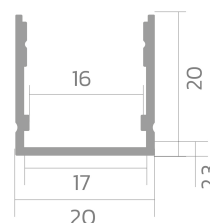

Surface-mounted profile BLine P-M-ON02

BLine P-M-ON02 LED built-on profile Alu silver 29W/m B20 x H20 x L2000 mm

Article no.: 171885

Material

Power consumption

Height

Width

TENDER TEXT

Surface mounted profile made of silver anodized aluminum, Power consumption 29W/m, W 20 x H 20 x L 2000 mm BILTON LEDON Technology Surface-mounted profile BLine P-M-ON02 Article 171885 The Surface-mounted profile BLine P-M-ON02 can be combined with cover C-M-02. The profile is made of Aluminium with an Silber anodisiert/eloxiert finish and has a power consumption of up to 29 W. Dimensions (L x W x H): 2000.0 mm x 20.0 mm x 20.0 mm Please note that cutting tolerances of +/- 2mm may occur.

Surface-mounted profile BLine P-M-ON02

BLine P-M-ON02 LED built-on profile Alu silver 29W/m B20 x H20 x L2000 mm

Article no.: 171885

MECHANICAL DATA

Material	Aluminium
Width [mm]	20.0
Length [mm]	2000.0
Height [mm]	20.0
Mounting method	Aufbau
Colour	Silber
Power consumption [W]	29
Surfacetreatment	anodisiert / eloxiert

TEMPERATURE TECHNICAL DATA

Power consumption [W]	29
-----------------------	----

PACKAGING INFORMATION

EAN	4250716951240
Article no.	171885
Net weight [g]	500
Gross weight [g]	29400
Gross width [mm]	170.0
Gross height [mm]	170.0
Gross length [mm]	2050.0
Customs tariff number	94059900
Net width [mm]	20.0
Net height [mm]	20
Net length [mm]	2000
State of origin	CN