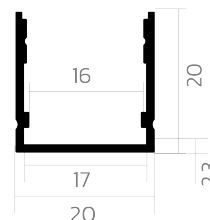

# Surface-mounted profile BLine P-M-ON02

BLine P-M-ON02 LED built-on profile Alu black 29W/m B20 x H20 x L2000 mm

Article no.: 171886

Material

Power consumption

Height

Width

## TENDER TEXT

Surface mounted profile made of aluminum powder-coated black, Power consumption 29W/m, W 20 x H 20 x L 2000 mm BILTON LEDON Technology Surface-mounted profile BLine P-M-ON02 Article 171886 The Surface-mounted profile BLine P-M-ON02 can be combined with cover C-M-02. The profile is made of Aluminium with an black pulverbeschichtet finish and has a power consumption of up to 29 W. Dimensions (L x W x H): 2000.0 mm x 20.0 mm x 20.0 mm Please note that cutting tolerances of +/- 2mm may occur.

## MECHANICAL DATA

Material	Aluminium
Width [mm]	20.0
Length [mm]	2000.0
Height [mm]	20.0
Mounting method	Aufbau
Colour	black
Power consumption [W]	29
Surfacetreatment	pulverbeschichtet

## PACKAGING INFORMATION

EAN	4250716951233
Article no.	171886
Net weight [g]	500
Gross weight [g]	29400
Gross width [mm]	170.0
Gross height [mm]	170.0
Gross length [mm]	2050.0
Customs tariff number	94059900
Net width [mm]	20.0
Net height [mm]	20
Net length [mm]	2000
State of origin	CN