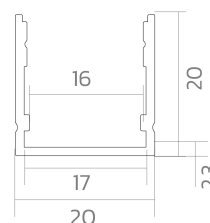

# Surface-mounted profile BLine P-M-ON02

BLine P-M-ON02 LED built-on Alu white 29W/m B20 x H20 x L3000 mm

Article no.: 171896

Material

Power consumption

Height

Width

## TENDER TEXT

Surface mounted profile made of aluminum powder-coated white, Power consumption 29W/m, W 20 x H 20 x L 3000mm BILTON LEDON Technology Surface-mounted profile BLine P-M-ON02 Article 171896 The Surface-mounted profile BLine P-M-ON02 can be combined with cover C-M-02. The profile is made of Aluminium with an White pulverbeschichtet finish and has a power consumption of up to 29 W. Dimensions (L x W x H): 3000.0 mm x 20.0 mm x 20.0 mm Please note that cutting tolerances of +/- 2mm may occur.

## MECHANICAL DATA

Material	Aluminium
Width [mm]	20.0
Length [mm]	3000.0
Height [mm]	20.0
Mounting method	Aufbau
Colour	White
Power consumption [W]	29
Surfacetreatment	pulverbeschichtet

## PACKAGING INFORMATION

EAN	4250716951134
Article no.	171896
Net weight [g]	730
Gross weight [g]	43800
Gross width [mm]	170.0
Gross height [mm]	170.0
Gross length [mm]	3050.0
Customs tariff number	94059900
Net width [mm]	20.0
Net height [mm]	20
Net length [mm]	3000
State of origin	CN