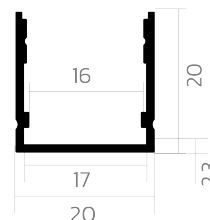

Surface-mounted profile BLine P-M-ON02

BLine P-M-ON02 LED built-on Alu black 29W/m B20 x H20 x L3000 mm

Article no.: 171895

Material

Power consumption

Height

Width

TENDER TEXT

Surface mounted profile made of aluminum powder-coated black, Power consumption 29W/m, W 20 x H 20 x L 3000mm BILTON LEDON Technology Surface-mounted profile BLine P-M-ON02 Article 171895 The Surface-mounted profile BLine P-M-ON02 can be combined with cover C-M-02. The profile is made of Aluminium with an black pulverbeschichtet finish and has a power consumption of up to 29 W. Dimensions (L x W x H): 3000.0 mm x 20.0 mm x 20.0 mm Please note that cutting tolerances of +/- 2mm may occur.

Surface-mounted profile BLine P-M-ON02

BLine P-M-ON02 LED built-on Alu black 29W/m B20 x H20 x L3000 mm

Article no.: 171895

MECHANICAL DATA

Material	Aluminium
Width [mm]	20.0
Length [mm]	3000.0
Height [mm]	20.0
Mounting method	Aufbau
Colour	black
Power consumption [W]	29
Surfacetreatment	pulverbeschichtet

TEMPERATURE TECHNICAL DATA

Power consumption [W]	29
-----------------------	----

PACKAGING INFORMATION

EAN	4250716951141
Article no.	171895
Net weight [g]	730
Gross weight [g]	43800
Gross width [mm]	170.0
Gross height [mm]	170.0
Gross length [mm]	3050.0
Customs tariff number	94059900
Net width [mm]	20.0
Net height [mm]	20
Net length [mm]	3000
State of origin	CN