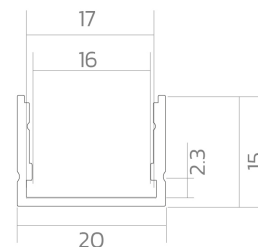

# Surface-mounted profile BLine P-M-ON01

BLine P-M-ON01 LED built-on profile Alu white 29W/m B20 x H15 x L2000 mm

Article no.: 171884

Material

Power consumption

Height

Width

## TENDER TEXT

Surface mounted profile made of aluminum powder-coated white, Power consumption 29W/m, W 20 x H 15 x L 2000 mm BILTON LEDON Technology Surface-mounted profile BLine P-M-ON01 Article 171884 The Surface-mounted profile BLine P-M-ON01 can be combined with the cover C-M-02 . The profile is made of Aluminium with an White pulverbeschichtet finish and has a power consumption of up to 29 W. Dimensions (L x W x H): 2000.0 mm x 20.0 mm x 15.0 mm Please note that cutting tolerances of +/- 2mm may occur.

## MECHANICAL DATA

Material	Aluminium
Width [mm]	20.0
Length [mm]	2000.0
Height [mm]	15.0
Mounting method	Aufbau
Colour	White
Power consumption [W]	29
Surfacetreatment	pulverbeschichtet

## PACKAGING INFORMATION

EAN	4250716951257
Article no.	171884
Net weight [g]	450
Gross weight [g]	28600
Gross width [mm]	170.0
Gross height [mm]	170.0
Gross length [mm]	2050.0
Customs tariff number	94059900
Net width [mm]	20.0
Net height [mm]	15
Net length [mm]	2000
State of origin	CN