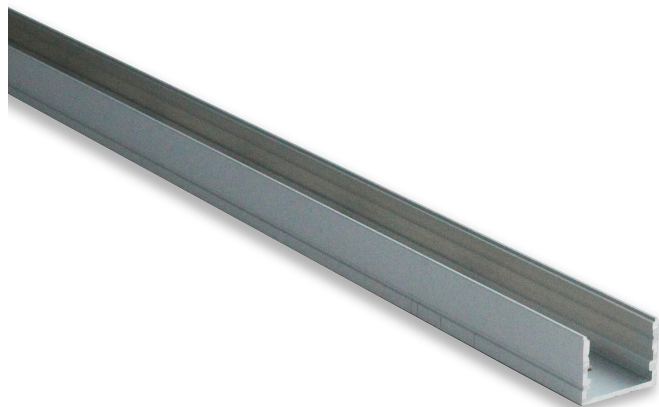

Surface-mounted profile BLine P-M-ON01

BLine P-M-ON01 LED built-on profile Alu silver 29W/m B20 x H15 x L2000 mm

Article no.: 171882

Material

Power consumption

Height

Width

TENDER TEXT

Surface mounted profile made of silver anodized aluminum, Power consumption 29W/m, W 20 x H 15 x L 2000 mm BILTON LEDON Technology Surface-mounted profile BLine P-M-ON01 Article 171882 The Surface-mounted profile BLine P-M-ON01 can be combined with the cover C-M-02 . The profile is made of Aluminium with an Silber anodisiert/eloxiert finish and has a power consumption of up to 29 W. Dimensions (L x W x H): 2000.0 mm x 20.0 mm x 15.0 mm Please note that cutting tolerances of +/- 2mm may occur.

TOP-FEATURES

- //_ Profile available in white, black and silver
- //_ Easy installation thanks to customised combinations
- //_ Suitable for LED strips up to 29 W
- //_ Covers available in satin, black and transparent

Surface-mounted profile BLine P-M-ON01

BLine P-M-ON01 LED built-on profile Alu silver 29W/m B20 x H15 x L2000 mm

Article no.: 171882

MECHANICAL DATA

Material	Aluminium
Width [mm]	20.0
Length [mm]	2000.0
Height [mm]	15.0
Mounting method	Aufbau
Colour	Silber
Power consumption [W]	29
Surfacetreatment	anodisiert / eloxiert