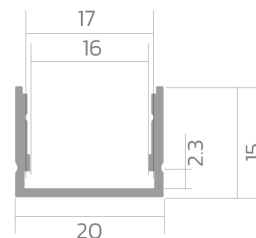

Surface-mounted profile BLine P-M-ON01

BLine P-M-ON01 LED built-on profile Alu silver 29W/m B20 x H15 x L2000 mm

Article no.: 171882

Material

Power consumption

Height

Width

TENDER TEXT

Surface mounted profile made of silver anodized aluminum, Power consumption 29W/m, W 20 x H 15 x L 2000 mm BILTON LEDON Technology Surface-mounted profile BLine P-M-ON01 Article 171882 The Surface-mounted profile BLine P-M-ON01 can be combined with the cover C-M-02 . The profile is made of Aluminium with an Silber anodisiert/eloxiert finish and has a power consumption of up to 29 W. Dimensions (L x W x H): 2000.0 mm x 20.0 mm x 15.0 mm Please note that cutting tolerances of +/- 2mm may occur.

Surface-mounted profile BLine P-M-ON01

BLine P-M-ON01 LED built-on profile Alu silver 29W/m B20 x H15 x L2000 mm

Article no.: 171882

MECHANICAL DATA

Material	Aluminium
Width [mm]	20.0
Length [mm]	2000.0
Height [mm]	15.0
Mounting method	Aufbau
Colour	Silber
Power consumption [W]	29
Surfacetreatment	anodisiert / eloxiert

TEMPERATURE TECHNICAL DATA

Power consumption [W]	29
-----------------------	----

PACKAGING INFORMATION

EAN	4250716951271
Article no.	171882
Net weight [g]	450
Gross weight [g]	28600
Gross width [mm]	170.0
Gross height [mm]	170.0
Gross length [mm]	2050.0
Customs tariff number	94059900
Net width [mm]	20.0
Net height [mm]	15
Net length [mm]	2000
State of origin	CN