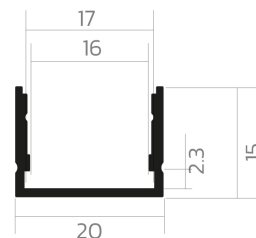

# Surface-mounted profile BLine P-M-ON01

BLine P-M-ON01 LED built-on profile Alu black 29W/m B20 x H15 x L2000 mm

Article no.: 171883

Material

Power consumption

Height

Width

## TENDER TEXT

Surface mounted profile made of aluminum powder-coated black, Power consumption 29W/m, W 20 x H 15 x L 2000 mm BILTON LEDON Technology Surface-mounted profile BLine P-M-ON01 Article 171883 The Surface-mounted profile BLine P-M-ON01 can be combined with the cover C-M-02 . The profile is made of Aluminium with an black pulverbeschichtet finish and has a power consumption of up to 29 W. Dimensions (L x W x H): 2000.0 mm x 20.0 mm x 15.0 mm Please note that cutting tolerances of +/- 2mm may occur.

## MECHANICAL DATA

Material	Aluminium
Width [mm]	20.0
Length [mm]	2000.0
Height [mm]	15.0
Mounting method	Aufbau
Colour	black
Power consumption [W]	29
Surfacetreatment	pulverbeschichtet

## PACKAGING INFORMATION

EAN	4250716951264
Article no.	171883
Net weight [g]	450
Gross weight [g]	28600
Gross width [mm]	170.0
Gross height [mm]	170.0
Gross length [mm]	2050.0
Customs tariff number	94059900
Net width [mm]	20.0
Net height [mm]	15
Net length [mm]	2000
State of origin	CN