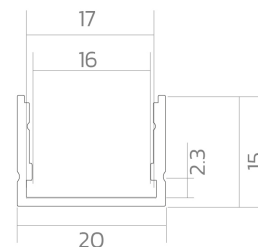

Surface-mounted profile BLine P-M-ON01

BLine P-M-ON01 LED built-on Alu white 29W/m B20 x H15 x L3000 mm

Article no.: 171893

Material

Power consumption

Height

Width

TENDER TEXT

Surface mounted profile made of aluminum powder-coated white, Power consumption 29W/m, W 20 x H 15 x L 3000mm BILTON LEDON Technology Surface-mounted profile BLine P-M-ON01 Article 171893 The Surface-mounted profile BLine P-M-ON01 can be combined with the cover C-M-02 . The profile is made of Aluminium with an White pulverbeschichtet finish and has a power consumption of up to 29 W. Dimensions (L x W x H): 3000.0 mm x 20.0 mm x 15.0 mm Please note that cutting tolerances of +/- 2mm may occur.

Surface-mounted profile BLine P-M-ON01

BLine P-M-ON01 LED built-on Alu white 29W/m B20 x H15 x L3000 mm

Article no.: 171893

MECHANICAL DATA

Material	Aluminium
Width [mm]	20.0
Length [mm]	3000.0
Height [mm]	15.0
Mounting method	Aufbau
Colour	White
Power consumption [W]	29
Surfacetreatment	pulverbeschichtet

TEMPERATURE TECHNICAL DATA

Power consumption [W]	29
-----------------------	----

PACKAGING INFORMATION

EAN	4250716951165
Article no.	171893
Net weight [g]	650
Gross weight [g]	37100
Gross width [mm]	170.0
Gross height [mm]	170.0
Gross length [mm]	3050.0
Customs tariff number	94059900
Net width [mm]	20.0
Net height [mm]	15
Net length [mm]	3000
State of origin	CN