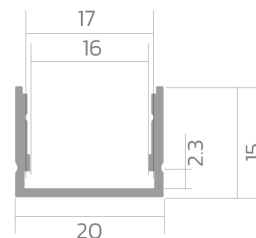

Surface-mounted profile BLine P-M-ON01

BLine P-M-ON01 LED built-on Alu silver 29W/m B20 x H15 x L3000 mm

Article no.: 171891

Material

Power consumption

Height

Width

TENDER TEXT

Surface mounted profile made of silver anodized aluminum, Power consumption 29W/m, W20 x H 15 x L 3000mm BILTON LEDON Technology Surface-mounted profile BLine P-M-ON01 Article 171891 The Surface-mounted profile BLine P-M-ON01 can be combined with the cover C-M-02 . The profile is made of Aluminium with an Silber anodisiert/eloxiert finish and has a power consumption of up to 29 W. Dimensions (L x W x H): 3000.0 mm x 20.0 mm x 15.0 mm Please note that cutting tolerances of +/- 2mm may occur.

Surface-mounted profile BLine P-M-ON01

BLine P-M-ON01 LED built-on Alu silver 29W/m B20 x H15 x L3000 mm

Article no.: 171891

MECHANICAL DATA

Material	Aluminium
Width [mm]	20.0
Length [mm]	3000.0
Height [mm]	15.0
Mounting method	Aufbau
Colour	Silber
Power consumption [W]	29
Surfacetreatment	anodisiert / eloxiert

TEMPERATURE TECHNICAL DATA

Power consumption [W]	29
-----------------------	----

PACKAGING INFORMATION

EAN	4250716951189
Article no.	171891
Net weight [g]	650
Gross weight [g]	37100
Gross width [mm]	170.0
Gross height [mm]	170.0
Gross length [mm]	3050.0
Customs tariff number	94059900
Net width [mm]	20.0
Net height [mm]	15
Net length [mm]	3000
State of origin	CN