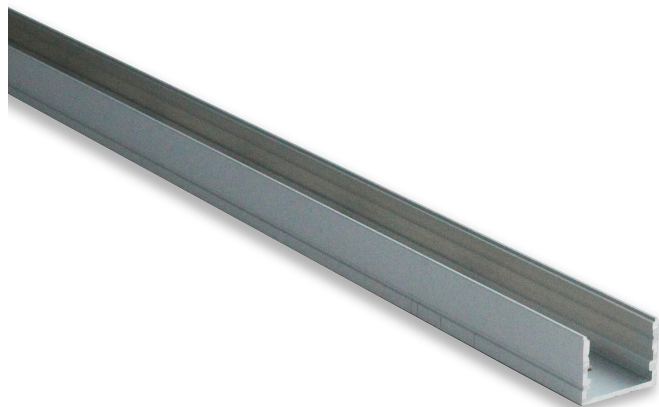

Surface-mounted profile BLine P-M-ON01

BLine P-M-ON01 LED built-on Alu silver 29W/m B20 x H15 x L3000 mm

Article no.: 171891

Material

Power consumption

Height

Width

TENDER TEXT

Surface mounted profile made of silver anodized aluminum, Power consumption 29W/m, W20 x H 15 x L 3000mm BILTON LEDON Technology Surface-mounted profile BLine P-M-ON01 Article 171891 The Surface-mounted profile BLine P-M-ON01 can be combined with the cover C-M-02 . The profile is made of Aluminium with an Silber anodisiert/eloxiert finish and has a power consumption of up to 29 W. Dimensions (L x W x H): 3000.0 mm x 20.0 mm x 15.0 mm Please note that cutting tolerances of +/- 2mm may occur.

TOP-FEATURES

- //_ Profile available in white, black and silver
- //_ Easy installation thanks to customised combinations
- //_ Suitable for LED strips up to 29 W
- //_ Covers available in satin, black and transparent

Surface-mounted profile BLine P-M-ON01

BLine P-M-ON01 LED built-on Alu silver 29W/m B20 x H15 x L3000 mm

Article no.: 171891

MECHANICAL DATA

Material	Aluminium
Width [mm]	20.0
Length [mm]	3000.0
Height [mm]	15.0
Mounting method	Aufbau
Colour	Silber
Power consumption [W]	29
Surfacetreatment	anodisiert / eloxiert