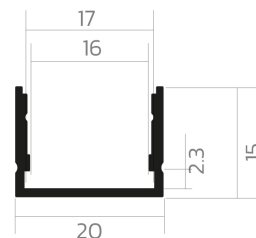

# Surface-mounted profile BLine P-M-ON01

BLine P-M-ON01 LED built-on Alu black 29W/m B20 x H15 x L3000 mm

Article no.: 171892

Material

Power consumption

Height

Width

## TENDER TEXT

Surface mounted profile made of aluminum powder-coated black, Power consumption 29W/m, W 20 x H 15 x L 3000mm BILTON LEDON Technology Surface-mounted profile BLine P-M-ON01 Article 171892 The Surface-mounted profile BLine P-M-ON01 can be combined with the cover C-M-02 . The profile is made of Aluminium with an black pulverbeschichtet finish and has a power consumption of up to 29 W. Dimensions (L x W x H): 3000.0 mm x 20.0 mm x 15.0 mm Please note that cutting tolerances of +/- 2mm may occur.

## MECHANICAL DATA

Material	Aluminium
Width [mm]	20.0
Length [mm]	3000.0
Height [mm]	15.0
Mounting method	Aufbau
Colour	black
Power consumption [W]	29
Surfacetreatment	pulverbeschichtet

## PACKAGING INFORMATION

EAN	4250716951172
Article no.	171892
Net weight [g]	650
Gross weight [g]	37100
Gross width [mm]	170.0
Gross height [mm]	170.0
Gross length [mm]	3050.0
Customs tariff number	94059900
Net width [mm]	20.0
Net height [mm]	15
Net length [mm]	3000
State of origin	CN