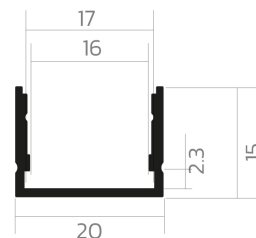

# Surface-mounted profile BLine P-M-ON01

BLine P-M-ON01 LED built-on Alu black 29W/m B20 x H15 x L3000 mm

Article no.: 171892

Material

Power consumption

Height

Width

## TENDER TEXT

Surface mounted profile made of aluminum powder-coated black, Power consumption 29W/m, W 20 x H 15 x L 3000mm BILTON LEDON Technology Surface-mounted profile BLine P-M-ON01 Article 171892 The Surface-mounted profile BLine P-M-ON01 can be combined with the cover C-M-02 . The profile is made of Aluminium with an Black pulverbeschichtet finish and has a power consumption of up to 29 W. Dimensions (L x W x H): 3000.0 mm x 20.0 mm x 15.0 mm Please note that cutting tolerances of +/- 2mm may occur.

## MECHANICAL DATA

Material	Aluminium
Width [mm]	20.0
Length [mm]	3000.0
Height [mm]	15.0
Mounting method	Aufbau
Colour	Black
Power consumption [W]	29
Surfacetreatment	pulverbeschichtet

## PACKAGING INFORMATION

EAN	4250716951172
Article no.	171892
Net weight [g]	650
Gross weight [g]	37100
Gross width [mm]	170.0
Gross height [mm]	170.0
Gross length [mm]	3050.0
Customs tariff number	94059900
Net width [mm]	20.0
Net height [mm]	15
Net length [mm]	3000
State of origin	CN