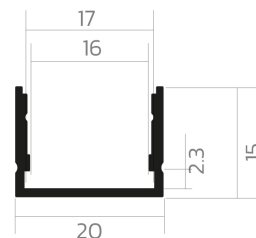

Surface-mounted profile BLine P-M-ON01

BLine P-M-ON01 LED built-on Alu black 29W/m B20 x H15 x L3000 mm

Article no.: 171892

Material

Power consumption

Height

Width

TENDER TEXT

Surface mounted profile made of aluminum powder-coated black, Power consumption 29W/m, W 20 x H 15 x L 3000mm BILTON LEDON Technology Surface-mounted profile BLine P-M-ON01 Article 171892 The Surface-mounted profile BLine P-M-ON01 can be combined with the cover C-M-02 . The profile is made of Aluminium with an black pulverbeschichtet finish and has a power consumption of up to 29 W. Dimensions (L x W x H): 3000.0 mm x 20.0 mm x 15.0 mm Please note that cutting tolerances of +/- 2mm may occur.

Surface-mounted profile BLine P-M-ON01

BLine P-M-ON01 LED built-on Alu black 29W/m B20 x H15 x L3000 mm

Article no.: 171892

MECHANICAL DATA

Material	Aluminium
Width [mm]	20.0
Length [mm]	3000.0
Height [mm]	15.0
Mounting method	Aufbau
Colour	black
Power consumption [W]	29
Surfacetreatment	pulverbeschichtet

TEMPERATURE TECHNICAL DATA

Power consumption [W]	29
-----------------------	----

PACKAGING INFORMATION

EAN	4250716951172
Article no.	171892
Net weight [g]	650
Gross weight [g]	37100
Gross width [mm]	170.0
Gross height [mm]	170.0
Gross length [mm]	3050.0
Customs tariff number	94059900
Net width [mm]	20.0
Net height [mm]	15
Net length [mm]	3000
State of origin	CN