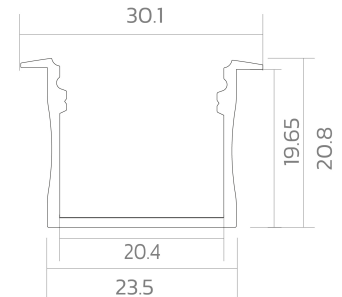

Recessed profile BLine P-M-IN01

BLine P-M-IN01 LED built-in profile Alu white 29W/m B30.1 x H20.8 x L3000 mm

Article no.: 171890

Material

Power consumption

Height

Width

TENDER TEXT

Installation profile made of aluminum powder-coated white, Power consumption 29W/m, W30.1 x H 20.8 x L 3000 mm BILTON LEDON Technology Recessed profile BLine P-M-IN01 Article 171890 The Recessed profile BLine P-M-IN01 can be combined with the cover C-M-01. The profile is made of Aluminium with an White pulverbeschichtet finish and has a power consumption of up to 29 W. Dimensions (L x W x H): 3000.0 mm x 30.1 mm x 20.8 mm Please note that cutting tolerances of +/- 2mm may occur.

Recessed profile BLine P-M-IN01

BLine P-M-IN01 LED built-in profile Alu white 29W/m B30.1 x H20.8 x L3000 mm

Article no.: 171890

MECHANICAL DATA

Material	Aluminium
Width [mm]	30.1
Length [mm]	3000.0
Height [mm]	20.8
Mounting method	Einbau
Colour	White
Power consumption [W]	29
Surfacetreatment	pulverbeschichtet

TEMPERATURE TECHNICAL DATA

Power consumption [W]	29
-----------------------	----

PACKAGING INFORMATION

EAN	4250716951196
Article no.	171890
Net weight [g]	600
Gross weight [g]	26900
Gross width [mm]	170.0
Gross height [mm]	170.0
Gross length [mm]	3050.0
Customs tariff number	94059900
Net width [mm]	31.7
Net height [mm]	20.8
Net length [mm]	3000
State of origin	CN