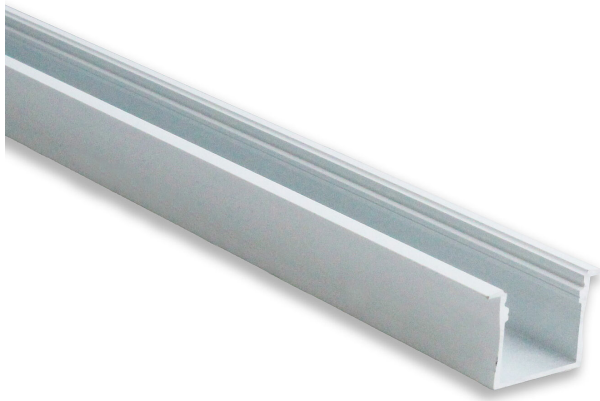

Recessed profile BLine P-M-IN01

BLine P-M-IN01 LED built-in profile Alu white 29W/m B30.1 x H20.8 x L3000 mm

Article no.: 171890

Material

Power consumption

Height

Width

TENDER TEXT

Installation profile made of aluminum powder-coated white, Power consumption 29W/m, W30.1 x H 20.8 x L 3000 mm BILTON LEDON Technology Recessed profile BLine P-M-IN01 Article 171890 The Recessed profile BLine P-M-IN01 can be combined with the cover C-M-01. The profile is made of Aluminium with an White pulverbeschichtet finish and has a power consumption of up to 29 W. Dimensions (L x W x H): 3000.0 mm x 30.1 mm x 20.8 mm Please note that cutting tolerances of +/- 2mm may occur.

TOP-FEATURES

- //_ Profile available in white, black and silver
- //_ Easy installation thanks to customised combinations
- //_ Suitable for LED strips up to 29 W
- //_ Covers available in satin, black and transparent

Recessed profile BLine P-M-IN01

BLine P-M-IN01 LED built-in profile Alu white 29W/m B30.1 x H20.8 x L3000 mm

Article no.: 171890

MECHANICAL DATA

Material	Aluminium
Width [mm]	30.1
Length [mm]	3000.0
Height [mm]	20.8
Mounting method	Einbau
Colour	White
Power consumption [W]	29
Surfacetreatment	pulverbeschichtet