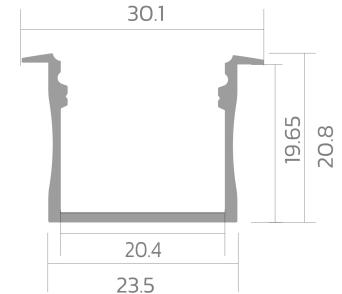

Recessed profile BLine P-M-IN01

BLine P-M-IN01 LED built-in profile Alu silver 29W/m B30.1 x H20.8x L2000 mm

Article no.: 171879

Material

Power consumption

Height

Width

TENDER TEXT

Installation profile made of silver anodized aluminum Power consumption 29W/m, W30.1 x H 20.8 x L 2000 mm BILTON LEDON Technology Recessed profile BLine P-M-IN01 Article 171879 The Recessed profile BLine P-M-IN01 can be combined with the cover C-M-01. The profile is made of Aluminium with an Silber anodisiert/eloxiert finish and has a power consumption of up to 29 W. Dimensions (L x W x H): 2000.0 mm x 30.1 mm x 20.8 mm Please note that cutting tolerances of +/- 2mm may occur.

Recessed profile BLine P-M-IN01

BLine P-M-IN01 LED built-in profile Alu silver 29W/m B30.1 x H20.8x L2000 mm

Article no.: 171879

MECHANICAL DATA

Material	Aluminium
Width [mm]	30.1
Length [mm]	2000.0
Height [mm]	20.8
Mounting method	Einbau
Colour	Silber
Power consumption [W]	29
Surfacetreatment	anodisiert / eloxiert

TEMPERATURE TECHNICAL DATA

Power consumption [W]	29
-----------------------	----

PACKAGING INFORMATION

EAN	4250716951301
Article no.	171879
Net weight [g]	600
Gross weight [g]	26900
Gross width [mm]	170.0
Gross height [mm]	170.0
Gross length [mm]	2050.0
Customs tariff number	94059900
Net width [mm]	30.1
Net height [mm]	20.8
Net length [mm]	2000
State of origin	CN