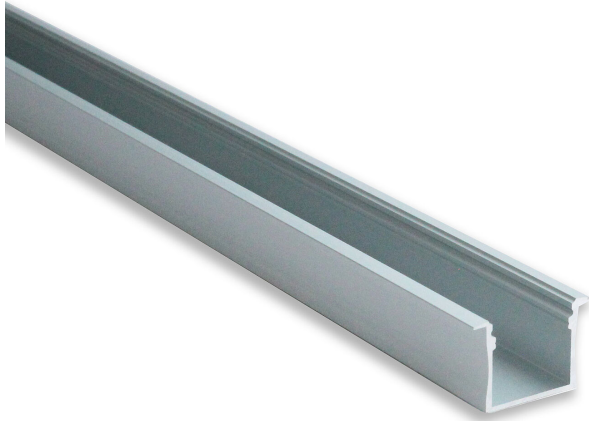

Recessed profile BLine P-M-IN01

BLine P-M-IN01 LED built-in profile Alu silver 29W/m B30.1 x H20.8x L2000 mm

Article no.: 171879

Material

Power consumption

Height

Width

TENDER TEXT

Installation profile made of silver anodized aluminum Power consumption 29W/m, W30.1 x H 20.8 x L 2000 mm BILTON LEDON Technology Recessed profile BLine P-M-IN01 Article 171879 The Recessed profile BLine P-M-IN01 can be combined with the cover C-M-01. The profile is made of Aluminium with an Silber anodisiert/eloxiert finish and has a power consumption of up to 29 W. Dimensions (L x W x H): 2000.0 mm x 30.1 mm x 20.8 mm Please note that cutting tolerances of +/- 2mm may occur.

TOP-FEATURES

- //_ Profile available in white, black and silver
- //_ Easy installation thanks to customised combinations
- //_ Suitable for LED strips up to 29 W
- //_ Covers available in satin, black and transparent

Recessed profile BLine P-M-IN01

BLine P-M-IN01 LED built-in profile Alu silver 29W/m B30.1 x H20.8x L2000 mm

Article no.: 171879

MECHANICAL DATA

Material	Aluminium
Width [mm]	30.1
Length [mm]	2000.0
Height [mm]	20.8
Mounting method	Einbau
Colour	Silber
Power consumption [W]	29
Surfacetreatment	anodisiert / eloxiert