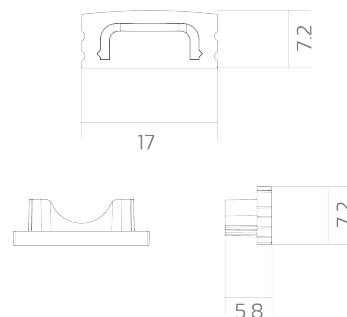

Endcap BLine-E-S-ON01

BLine E-S-ON01 Endcap white for profile P-S-ON01 and cover C-S-01 no drill

Article no.: 171773

Mit Loch

Colour

TENDER TEXT

Endcap ABS white (without cable hole) for surface mounted profile P-S-ON01 and cover C-S-01 BILTON LEDON Technology Endcap BLine-E-S-ON01 Article 171773 The Endcap BLine-E-S-ON01 consists of Kunststoff in the colour White . Cable hole: nein Dimensions (L x W x H): 6.0 mm x 7.2 mm x 17.0 mm

Endcap BLine-E-S-ON01

BLine E-S-ON01 Endcap white for profile P-S-ON01 and cover C-S-01 no drill

Article no.: 171773

MECHANICAL DATA

Material	Kunststoff
Width [mm]	17.0
Length [mm]	6.0
Mounting method	Aufbau
Colour	White
Model	Endkappe
Suitable for	sonstige
Mit Loch	nein
Surfacetreatment	sonstige

PACKAGING INFORMATION

EAN	4250716947229
Article no.	171773
Net weight [g]	2
Gross weight [g]	95
Gross width [mm]	90.0
Gross height [mm]	10.0
Gross length [mm]	130.0
Customs tariff number	39269097
Net width [mm]	17.0
Net height [mm]	7.2
Net length [mm]	5.8
State of origin	CN