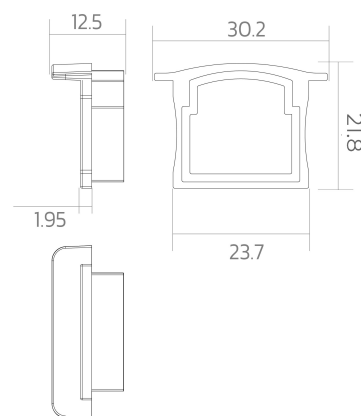

End cap BLine-E-M-IN01

BLine E-M-IN01 Endcap silver for profile P-M-IN01 and cover C-M-01 no drill

Article no.: 171905

TENDER TEXT

Endcap ABS silver (without cable hole) for installation profile P-M-IN01 and cover C-M-01 BILTON LEDON Technology End cap BLine-E-M-IN01 Article 171905 The End cap BLine-E-M-IN01 consists of Kunststoff with a Silber surface. Cable hole: ohne Dimensions (L x W x H): 12.6 mm x 30.2 mm x 21.8 mm

End cap BLine-E-M-IN01

BLine E-M-IN01 Endcap silver for profile P-M-IN01 and cover C-M-01 no drill

Article no.: 171905

MECHANICAL DATA

| | |
|--------------|--------------|
| Material | Kunststoff |
| Width [mm] | 30.2 |
| Length [mm] | 12.6 |
| Height [mm] | 21.8 |
| Colour | Silber |
| Model | Endkappe |
| Suitable for | Einbauprofil |
| Mit Loch | ohne |

PACKAGING INFORMATION

| | |
|-----------------------|---------------|
| EAN | 4250716952674 |
| Article no. | 171905 |
| Net weight [g] | 1 |
| Gross weight [g] | 50 |
| Gross width [mm] | 100.0 |
| Gross height [mm] | 100.0 |
| Gross length [mm] | 30.0 |
| Customs tariff number | 39169050 |
| Net width [mm] | 30.2 |
| Net height [mm] | 21.8 |
| Net length [mm] | 12.6 |
| State of origin | CN |