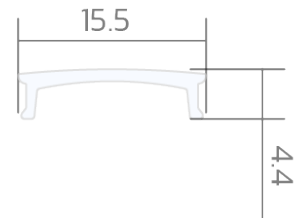

Abdeckung BLine C-S transparent

BLine C-S-01 cover transparent flat 2000mm for profile P-S-IN/ON/COR 01

Article no.: 171764

Bore/transmittance

Net height

TENDER TEXT

Cover PC transparent 92% for profiles P-S-IN/ON/COR 01, Width 15.5 x Hight 4.4 x Length 2000 mm BILTON LEDON Technology Abdeckung BLine C-S transparent Article 171764 The Abdeckung BLine C-S transparent can be combined with all profiles from the BLine-S. The cover consists of Kunststoff in sonstige with a transmittance degree of 92 %. Cover can be easily pressed into the profile. Dimension (L x W x H): 2000.0 mm x 15.5 mm x 4.4 mm Please note that cutting tolerances of +/- 2mm may occur.

TOP-FEATURES

- //_ Covers available in black, satined and transparent
- //_ Black and satined cover available to 20 metres/roll

Abdeckung BLine C-S transparent

BLine C-S-01 cover transparent flat 2000mm for profile P-S-IN/ON/COR 01

Article no.: 171764

MECHANICAL DATA

Material	Kunststoff
Width [mm]	15.5
Length [mm]	2000.0
Height [mm]	4.4
Mounting method	sonstige
Colour	farblos
Model	Lengthwise cover
Suitable for	Einbau, Aufbau, Eck
Inflammability class of insulation material acc. with UL94	V2
Surfacetreatment	sonstige

TEMPERATURE TECHNICAL DATA

Bore/transmittance [%]	92
------------------------	----

PACKAGING INFORMATION

EAN	4250716947151
Article no.	171764
Net weight [g]	46
Gross weight [g]	18100
Gross width [mm]	170.0
Gross height [mm]	170.0
Gross length [mm]	2050.0
Customs tariff number	94059900
Net width [mm]	15.5
Net height [mm]	4.4
Net length [mm]	2000
State of origin	CN