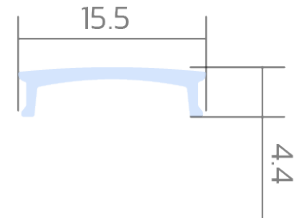

Abdeckung BLine C-S satined

BLine C-S-01 cover satined flat 2000mm for profile P-S-IN/ON/COR 01

Article no.: 171762

Bore/transmittance

Net height

TENDER TEXT

Cover PC satined 73% for profiles P-S-IN/ON/COR 01, Width 15.5 x Hight 4.4 x Length 2000 mm

TOP-FEATURES

- //_ Covers available in black, satined and transparent
- //_ Black and satined cover available to 20 metres/roll

Abdeckung BLine C-S satined

BLine C-S-01 cover satined flat 2000mm for profile P-S-IN/ON/COR 01

Article no.: 171762

MECHANICAL DATA

Material	Kunststoff
Width [mm]	15.5
Length [mm]	2000.0
Height [mm]	4.4
Mounting method	sonstige
Colour	White
Model	Lengthwise cover
Suitable for	Einbau, Aufbau, Eck
Inflammability class of insulation material acc. with UL94	V2
Surfacetreatment	satiniert
Bore/transmittance [%]	73

TEMPERATURE TECHNICAL DATA

Inflammability class of insulation material acc. with UL94	V2
Bore/transmittance [%]	73

PACKAGING INFORMATION

EAN	4250716947120
Article no.	171762
Net weight [g]	46
Gross weight [g]	18100
Gross width [mm]	170.0
Gross height [mm]	170.0
Gross length [mm]	2050.0
Customs tariff number	94054231
Net width [mm]	15.5
Net height [mm]	4.4
Net length [mm]	2000
State of origin	CN